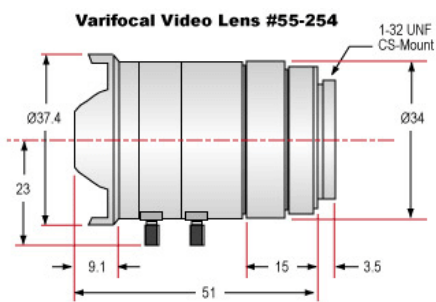

Focal Length Range (mm):

4-12

Working Distance (mm):

300 - ∞

Aperture (f/#):

f/1.2 - f/16

Lens Wavelength Range:

VIS

Sensor

Maximum Sensor Format:

1/2"

Threading & Mounting

Mount:

C-Mount

Regulatory Compliance

Reach 174:

[Compliant](#)

Certificate of Conformance:

[View](#)

Product Details

- Large Field of View
- C and CS-Mount Lenses

Varifocal Imaging Lenses provide a flexible solution to applications that previously would have required multiple fixed focal length lenses. Simply adjust through the indicated focal length range for the desired field of view within the specified working distance range, and then set the focus for the best image. Due to the variable focal length range, varifocal lenses are also known as vari-focal, variable-focus, or multi-focal lenses. Varifocal Imaging Lenses can select the focal length within the specified range, like zoom lenses, but unlike a zoom lens, focus adjustment is needed after setting of the focal length. They have a different, simplified optical and mechanical design that is more cost-efficient to produce than zoom lenses. The focal length adjustment is typically a middle or rear assembly of elements that slide back and forth, whereas the separate focus adjustment is typically a front cell movement.

#57-680 is a high-resolution, low-distortion lens for MegaPixel cameras.

Note: CS-mount lenses are not compatible with C-mount cameras.

Technical Information