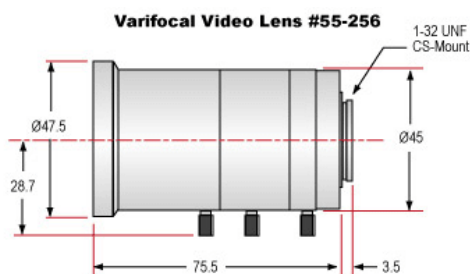

40.0

Maximum Rear Protrusion (mm):

4.6

Optical Properties

Field of View @ Min Working Distance (mm):

639 - 168

Horizontal Field of View, 1/2" Sensor:

93.6° - 31.2°

Focal Length Range (mm):

4-12

Working Distance (mm):

300 - ∞

Aperture (f/#):

f/1.2 - f/16

Lens Wavelength Range:

VIS

Sensor

Maximum Sensor Format:

1/2"

Threading & Mounting

Mount:

C-Mount

Regulatory Compliance

Reach 174:

[Compliant](#)

Certificate of Conformance:

[View](#)

Product Details

- Large Field of View
- C and CS-Mount Lenses

Varifocal Imaging Lenses provide a flexible solution to applications that previously would have required multiple fixed focal length lenses. Simply adjust through the indicated focal length range for the desired field of view within the specified working distance range, and then set the focus for the best image. Due to the variable focal length range, varifocal lenses are also known as vari-focal, variable-focus, or multi-focal lenses. Varifocal Imaging Lenses can select the focal length within the specified range, like zoom lenses, but unlike a zoom lens, focus adjustment is needed after setting of the focal length. They have a different, simplified optical and mechanical design that is more cost-efficient to produce than zoom lenses. The focal length adjustment is typically a middle or rear assembly of elements that slide back and forth, whereas the separate focus adjustment is typically a front cell movement.

#57-680 is a high-resolution, low-distortion lens for MegaPixel cameras.

Note: CS-mount lenses are not compatible with C-mount cameras.

Technical Information

Units: mm

Units: mm