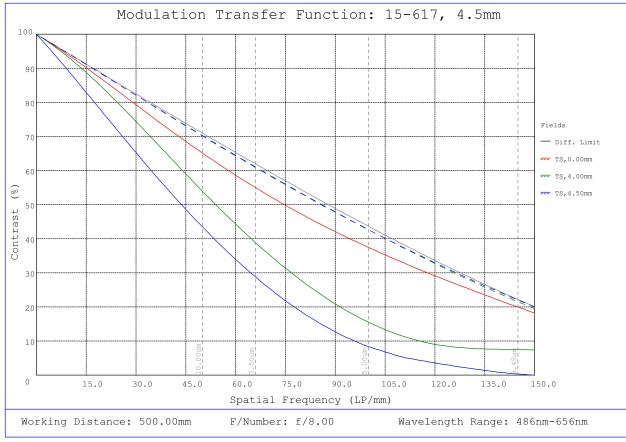

#15-617, 4.5mm f/8.0 Sealed Cw Series Fixed Focal Length Lens, Modulated Transfer Function (MTF) Plot, 500mm Working Distance, f8