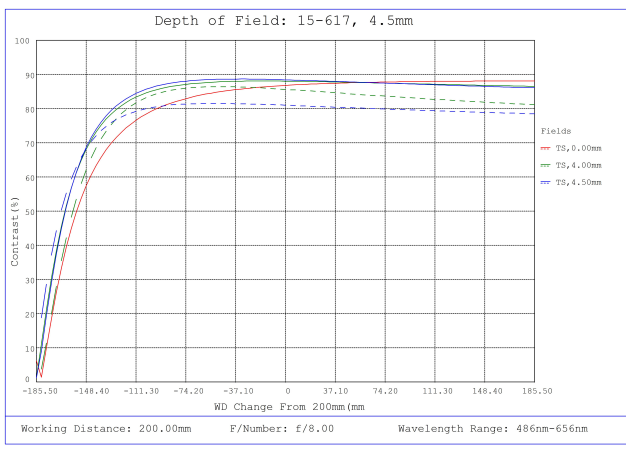

#15-617, 4.5mm f/8.0 Sealed Cw Series Fixed Focal Length Lens, Depth of Field Plot, 200mm Working Distance, f8