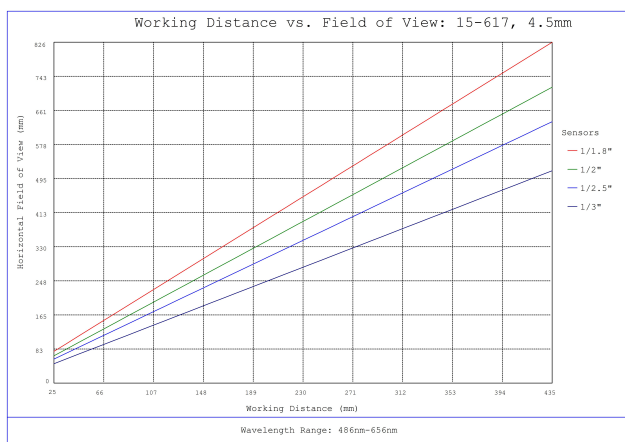

#15-617, 4.5mm f/8.0 Sealed Cw Series Fixed Focal Length Lens, Working Distance versus Field of View Plot