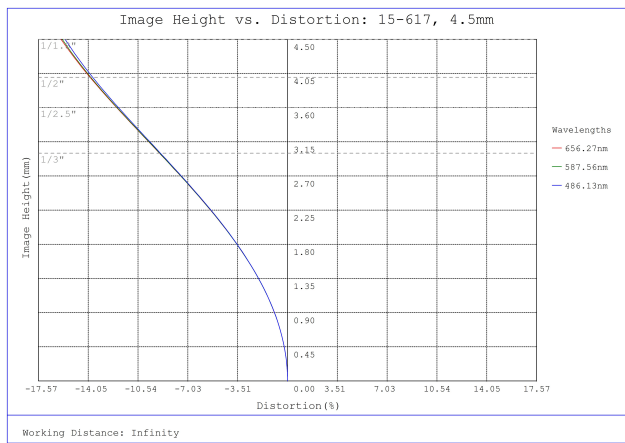

Edmund Optics has created a family of high performance optical designs (the C Series family) and developed 6 customized optomechanical solutions targeted for specific applications. These lens sub-families utilize the same optics as the C Series lenses providing the same optical performance in a variety of optomechanical solutions to meet your application requirements:

- **C Series:** Features locking cam focus and iris adjustment and is the most adjustable version of these optical designs; they are the typical high quality machine vision lenses. Also available with a [VIS-NIR Broadband Anti-Reflection (BBAR) Coating](#).
- **Ci Series:** Simplified mechanics featuring fixed apertures with compact housing. [Industrial Ruggedization](#) for reduced size, cost, and locked focus.
- **Cr Series:** All optics glued in place and a locking C-clamp focus ring. [Stabilized Ruggedization](#) for reduced pixel shift and improved focus stability.
- **Cx Series:** Modular, flexible mechanics allows lenses to be taken apart for easy integration of accessories such as liquid lenses, apertures, and more.
- **Liquid Lens Cx Series:** Designed with an integrated liquid lens for quick autofocus.
- **Cw Series:** Waterproof, designed to meet IEC [Ingress Protection Code](#) IPX7 and IPX9K.

Technical Information

#15-617, 4.5mm f/8.0 Sealed Cw Series Fixed Focal Length Lens, Distortion Plot