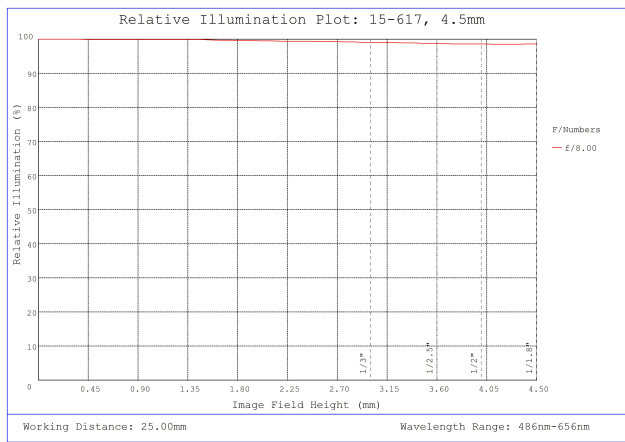

#15-617, 4.5mm f/8.0 Sealed Cw Series Fixed Focal Length Lens, Relative Illumination Plot