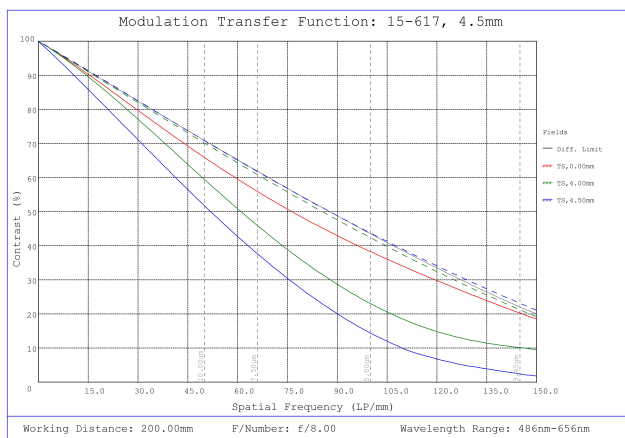

## Technical Information

#15-617, 4.5mm f/8.0 Sealed Cw Series Fixed Focal Length Lens, Distortion Plot

#15-617, 4.5mm f/8.0 Sealed Cw Series Fixed Focal Length Lens, Relative Illumination Plot

#15-617, 4.5mm f/8.0 Sealed Cw Series Fixed Focal Length Lens, Working Distance versus Field of View Plot

#15-617, 4.5mm f/8.0 Sealed Cw Series Fixed Focal Length Lens, Modulated Transfer Function (MTF) Plot, 200mm Working Distance, f8

#15-617, 4.5mm f/8.0 Sealed Cw Series Fixed Focal Length Lens, Depth of Field Plot, 200mm Working Distance, f8