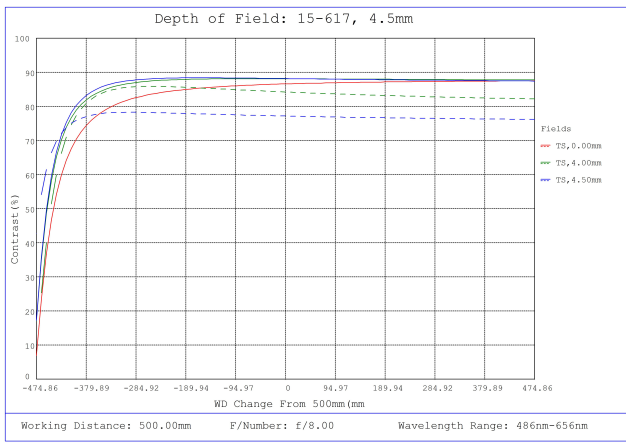

#15-617, 4.5mm f/8.0 Sealed Cw Series Fixed Focal Length Lens, Depth of Field Plot, 500mm Working Distance, f8