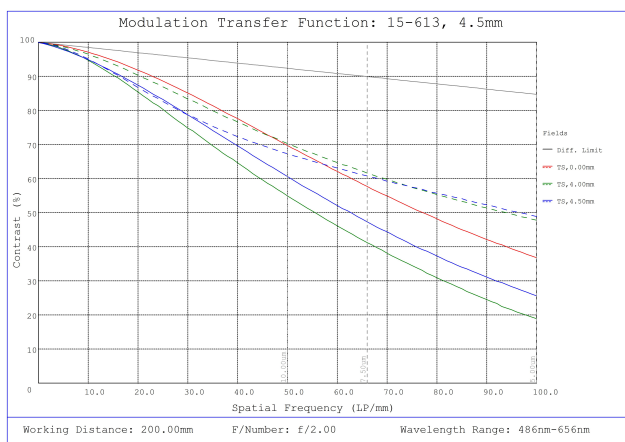

## Technical Information

#15-613, 4.5mm f/2.0 Sealed Cw Series Fixed Focal Length Lens, Relative Illumination Plot

#15-613, 4.5mm f/2.0 Sealed Cw Series Fixed Focal Length Lens, Working Distance versus Field of View Plot