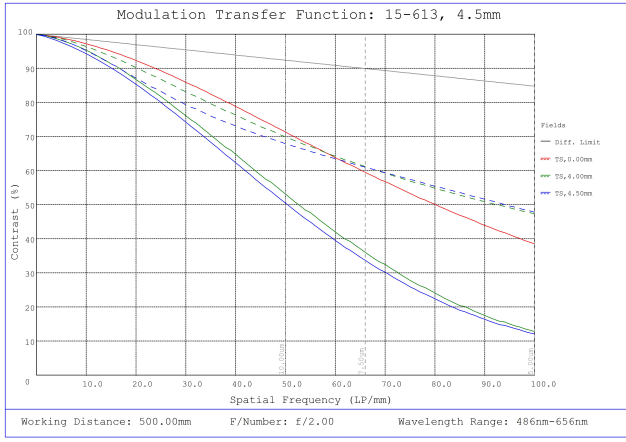

#15-613, 4.5mm f/2.0 Sealed Cw Series Fixed Focal Length Lens, Modulated Transfer Function (MTF) Plot, 500mm Working Distance, f2