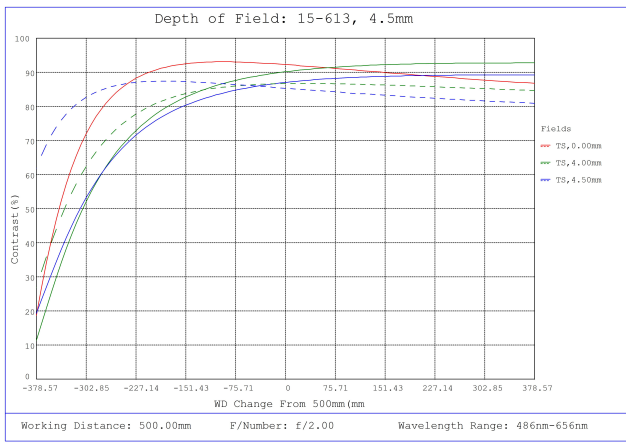

## Technical Information

#15-613, 4.5mm f/2.0 Sealed Cw Series Fixed Focal Length Lens, Relative Illumination Plot

#15-613, 4.5mm f/2.0 Sealed Cw Series Fixed Focal Length Lens, Working Distance versus Field of View Plot

#15-613, 4.5mm f/2.0 Sealed Cw Series Fixed Focal Length Lens, Modulated Transfer Function (MTF) Plot, 200mm Working Distance, f2

#15-613, 4.5mm f/2.0 Sealed Cw Series Fixed Focal Length Lens, Distortion Plot

#15-613, 4.5mm f/2.0 Sealed Cw Series Fixed Focal Length Lens, Depth of Field Plot, 200mm Working Distance, f2

#15-613, 4.5mm f/2.0 Sealed Cw Series Fixed Focal Length Lens, Modulated Transfer Function (MTF) Plot, 500mm Working Distance, f2