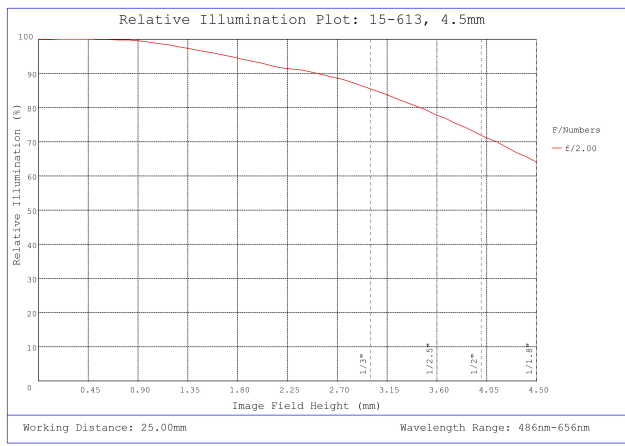

Edmund Optics has created a family of high performance optical designs (the C Series family) and developed 6 customized optomechanical solutions targeted for specific applications. These lens sub-families utilize the same optics as the C Series lenses providing the same optical performance in a variety of optomechanical solutions to meet your application requirements:

- **C Series:** Features locking cam focus and iris adjustment and is the most adjustable version of these optical designs; they are the typical high quality machine vision lenses. Also available with a [VIS-NIR Broadband Anti-Reflection (BBAR) Coating](#).
- **Cl Series:** Simplified mechanics featuring fixed apertures with compact housing. [Industrial Ruggedization](#) for reduced size, cost, and locked focus.
- **Cr Series:** All optics glued in place and a locking C-clamp focus ring. [Stabilized Ruggedization](#) for reduced pixel shift and improved focus stability.
- **Cx Series:** Modular, flexible mechanics allows lenses to be taken apart for easy integration of accessories such as liquid lenses, apertures, and more.
- **Liquid Lens Cx Series:** Designed with an integrated liquid lens for quick autofocus.
- **Cw Series:** Waterproof, designed to meet IEC [Ingress Protection Code](#) IPX7 and IPX9K.

Technical Information

#15-613, 4.5mm f/2.0 Sealed Cw Series Fixed Focal Length Lens, Relative Illumination Plot