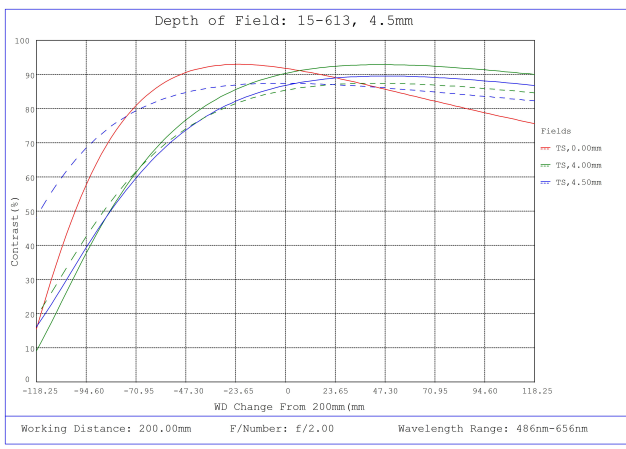

## Technical Information

#15-613, 4.5mm f/2.0 Sealed Cw Series Fixed Focal Length Lens, Relative Illumination Plot

#15-613, 4.5mm f/2.0 Sealed Cw Series Fixed Focal Length Lens, Working Distance versus Field of View Plot

#15-613, 4.5mm f/2.0 Sealed Cw Series Fixed Focal Length Lens, Modulated Transfer Function (MTF) Plot, 200mm Working Distance, f2

#15-613, 4.5mm f/2.0 Sealed Cw Series Fixed Focal Length Lens, Distortion Plot