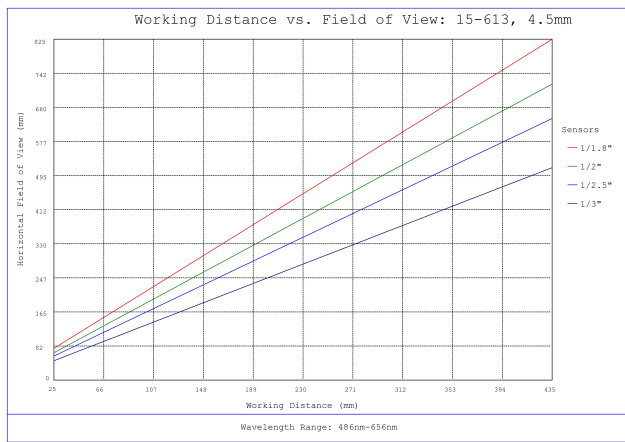

#15-613, 4.5mm f/2.0 Sealed Cw Series Fixed Focal Length Lens, Working Distance versus Field of View Plot