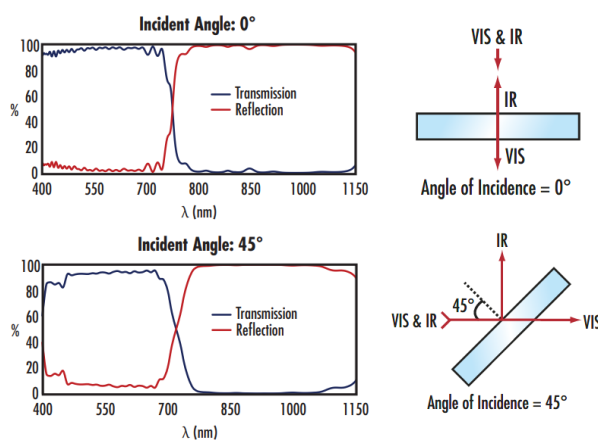

20.0 x20.0

Dimensional Tolerance (mm):
+0.0/-0.2

Length (mm):
20.00

Width (mm):
20.00

Optical Properties

Coating Type:
Dielectric

Coating:
Hot Mirror, 45°

Surface Flatness (P-V):
4 - 6λ

Wavelength Range (nm):
400 - 1125

Substrate: ☐
BOROFLOAT®

Angle of Incidence (°):
45

Coating Specification:
T_{avg} >85% @ 400 - 690nm, R_{avg} >95% @ 750 - 1125nm
AR: R_{avg} <1% @ 400 - 700nm

Surface Quality:
80-50

Regulatory Compliance

RoHS 2015:
Compliant

Certificate of Conformance:
[View](#)

Reach 247:
Compliant

Product Details

- High Transmission from 400 - 690nm
- High Reflection from 750 - 1125nm
- Ideal for Minimizing Heat Build-Up

TECHSPEC® High Performance Hot Mirrors feature a multi-layer dielectric coating optimized for greater than 85% transmission of visible light and greater than 95% reflection of IR wavelengths. For high power illumination, forced air cooling is recommended. Hot mirrors, also known as heat-reflecting mirrors, are crucial in many projection and illumination systems where high levels of heat can quickly damage sensitive components. TECHSPEC High Performance Hot Mirrors are ideal for minimizing heat build-up. Hot mirrors are specially coated to transmit visible light while reflecting the NIR, a major contributor to heat generation. By using a hot mirror, heat levels are limited with minimum impact on the overall system performance.

Technical Information

Quote Your Size

Compatible Mounts