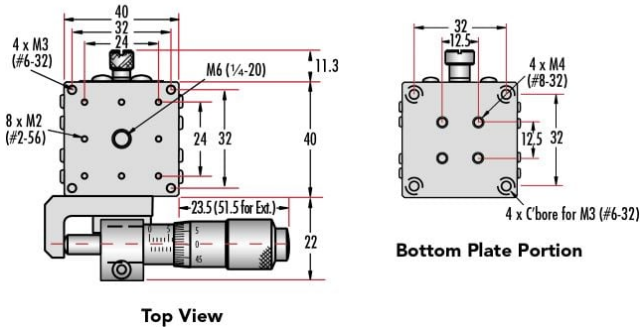

ⓘ Prices shown are exclusive of VAT/local taxes

Product Downloads

General

English **Type:**

Physical & Mechanical Properties

Linear (X) **Type of Movement:**

Crossed Roller Bearing **Guide System:**

30mm Standard-Top Stages - Center Drive

30mm Standard-Top Stages - Side Drive

40mm Standard-Top Stages - Center Drive

40mm Standard-Top Stages - Side Drive

70mm Standard-Top Stages - Center Drive

70mm Standard-Top Stages - Side Drive

125mm Standard-Top Stages - Center Drive

125mm Standard-Top Stages - Side Drive