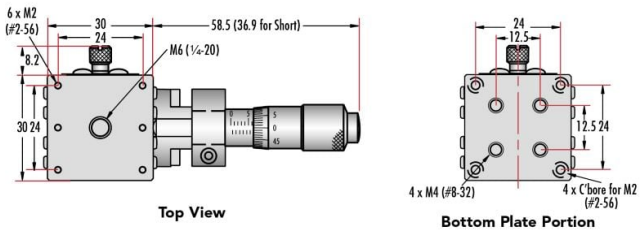

ⓘ Prices shown are exclusive of VAT/local taxes

Product Downloads

General

English **Type:**

Physical & Mechanical Properties

Linear (X) **Type of Movement:**

Crossed Roller Bearing **Guide System:**

30mm Standard-Top Stages - Center Drive

30mm Standard-Top Stages - Side Drive

40mm Standard-Top Stages - Center Drive

40mm Standard-Top Stages - Side Drive

70mm Standard-Top Stages - Center Drive

70mm Standard-Top Stages - Side Drive

125mm Standard-Top Stages - Center Drive

125mm Standard-Top Stages - Side Drive