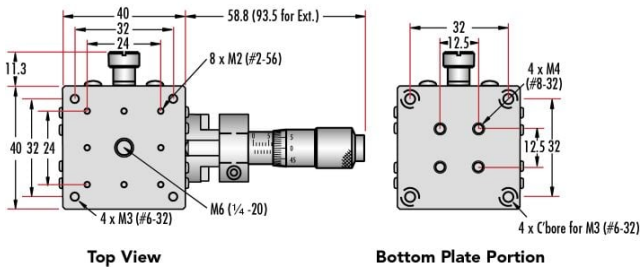

ⓘ Prices shown are exclusive of VAT/local taxes

Product Downloads

General

English **Type:**

Physical & Mechanical Properties

Linear (X) **Type of Movement:**

Crossed Roller Bearing **Guide System:**

30mm Standard-Top Stages - Center Drive

30mm Standard-Top Stages - Side Drive

40mm Standard-Top Stages - Center Drive

40mm Standard-Top Stages - Side Drive

70mm Standard-Top Stages - Center Drive

70mm Standard-Top Stages - Side Drive

125mm Standard-Top Stages - Center Drive

125mm Standard-Top Stages - Side Drive