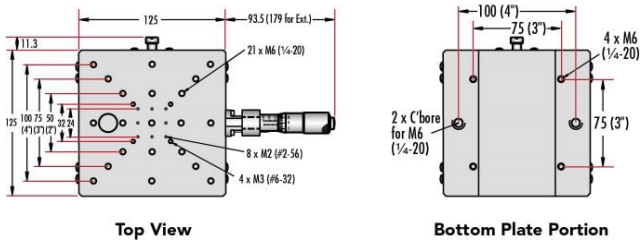

ⓘ Prices shown are exclusive of VAT/local taxes

Product Downloads

General

English **Type:**

Physical & Mechanical Properties

Linear (X) **Type of Movement:**

Crossed Roller Bearing **Guide System:**

30mm Standard-Top Stages - Center Drive

30mm Standard-Top Stages - Side Drive

40mm Standard-Top Stages - Center Drive

40mm Standard-Top Stages - Side Drive

70mm Standard-Top Stages - Center Drive

70mm Standard-Top Stages - Side Drive

125mm Standard-Top Stages - Center Drive

125mm Standard-Top Stages - Side Drive