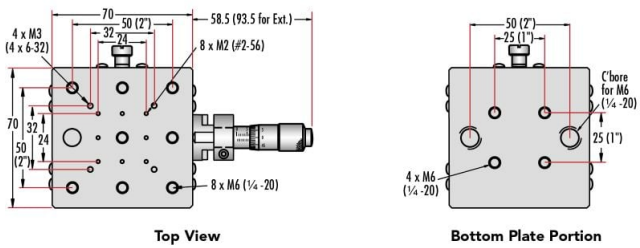

ⓘ Prices shown are exclusive of VAT/local taxes

Product Downloads

General

English **Type:**

Physical & Mechanical Properties

Linear (X) **Type of Movement:**

Crossed Roller Bearing **Guide System:**

30mm Standard-Top Stages - Center Drive

30mm Standard-Top Stages - Side Drive

40mm Standard-Top Stages - Center Drive

40mm Standard-Top Stages - Side Drive

70mm Standard-Top Stages - Center Drive

70mm Standard-Top Stages - Side Drive

125mm Standard-Top Stages - Center Drive

125mm Standard-Top Stages - Side Drive