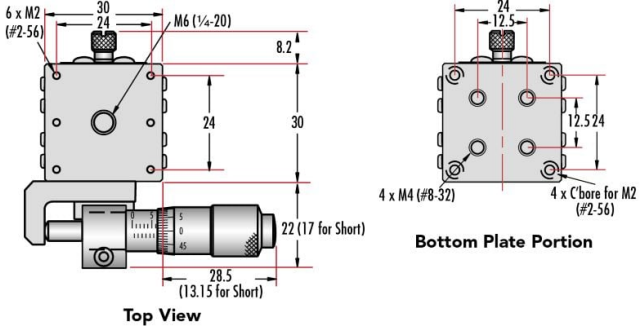

ⓘ Prices shown are exclusive of VAT/local taxes

Product Downloads

General

English **Type:**

Physical & Mechanical Properties

Linear (X) **Type of Movement:**

Crossed Roller Bearing **Guide System:**

30mm Standard-Top Stages - Center Drive

30mm Standard-Top Stages - Side Drive

40mm Standard-Top Stages - Center Drive

40mm Standard-Top Stages - Side Drive

70mm Standard-Top Stages - Center Drive

70mm Standard-Top Stages - Side Drive

125mm Standard-Top Stages - Center Drive

125mm Standard-Top Stages - Side Drive