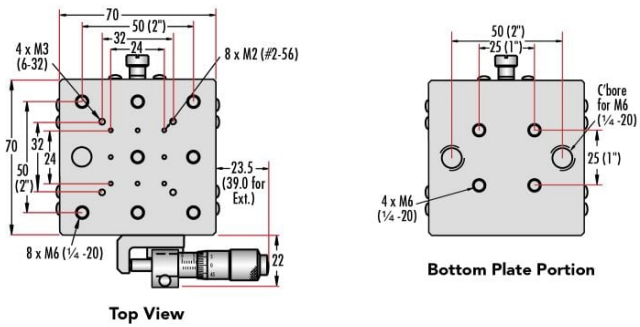

ⓘ Prices shown are exclusive of VAT/local taxes

Product Downloads

General

English **Type:**

Physical & Mechanical Properties

Linear (X) **Type of Movement:**

Crossed Roller Bearing **Guide System:**

30mm Standard-Top Stages - Center Drive

30mm Standard-Top Stages - Side Drive

40mm Standard-Top Stages - Center Drive

40mm Standard-Top Stages - Side Drive

70mm Standard-Top Stages - Center Drive

70mm Standard-Top Stages - Side Drive

125mm Standard-Top Stages - Center Drive

125mm Standard-Top Stages - Side Drive