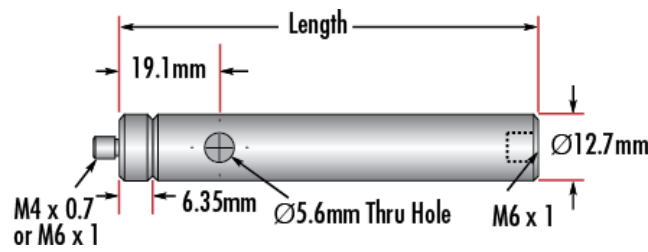

38.10

Diameter (inches):

0.5

Diameter (mm):

12.70

Threading & Mounting

Male Thread:

M6 x 1.0

Regulatory Compliance

RoHS 2015:

Compliant

Certificate of Conformance:

[View](#)

REACH 241:

Compliant

Product Details

- Male M4 x 0.7 or M6 x 1.0 Stud, Female M6 x 1.0 Base
- Posts Include Interchangeable Male Stud and Removable Base S.H.S.S.
- Available in Variety of Lengths
- [English Versions Also Available](#)

TECHSPEC® Metric Stainless Steel Mounting Posts include a 6.35mm long male thread stud adapter that is easily interchangeable with other adapters to ensure compatibility between these posts and any optical mount. Removing the included adapter reveals female M4 threads on the post. Each optical post also has a thru-hole to allow an Allen wrench or other tool to rotate the post easily. Thread values are laser engraved on each post for quick identification and integration. TECHSPEC Metric Stainless Steel Mounting Posts are offered in a variety of lengths. [English versions are also available for purchase.](#)

Technical Information

#68-231		
Stock No.	Description	Qty
#58-950	Steel Post, 25.4mm Length	1
#58-951	Steel Post, 38.1mm Length	1
#58-952	Steel Post, 50.8mm Length	2
#58-954	Steel Post, 76.2mm Length	2
#58-955	Steel Post, 101.6mm Length	2
#58-956	Steel Post, 152.4mm Length	1
#58-957	Steel Post, 203.2mm Length	1

#68-232		
Stock No.	Description	Qty
#59-757	Steel Post, 25.4mm Length	1
#59-758	Steel Post, 38.1mm Length	1
#59-759	Steel Post, 50.8mm Length	2
#59-761	Steel Post, 76.2mm Length	2
#59-762	Steel Post, 101.6mm Length	2
#59-763	Steel Post, 152.4mm Length	1
#59-764	Steel Post, 203.2mm Length	1