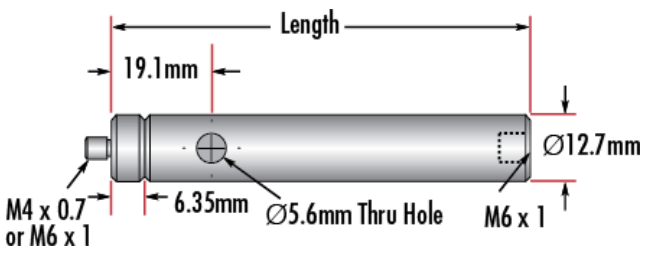

1.5	Length (inches):
12.70	Diameter (mm):
0.5	Diameter (inches):

Threading & Mounting

M4 x 0.7	Male Thread:

Regulatory Compliance

Compliant	RoHS 2015:
View	Certificate of Conformance:
Compliant	REACH 241:

Product Details

- Male M4 x 0.7 or M6 x 1.0 Stud, Female M6 x 1.0 Base
- Posts Include Interchangeable Male Stud and Removable Base S.H.S.S.
- Available in Variety of Lengths
- [English Versions Also Available](#)

TECHSPEC® Metric Stainless Steel Mounting Posts include a 6.35mm long male thread stud adapter that is easily interchangeable with other adapters to ensure compatibility between these posts and any optical mount. Removing the included adapter reveals female M4 threads on the post. Each optical post also has a thru-hole to allow an Allen wrench or other tool to rotate the post easily. Thread values are laser engraved on each post for quick identification and integration. TECHSPEC Metric Stainless Steel Mounting Posts are offered in a variety of lengths. [English versions are also available for purchase.](#)

Technical Information

#68-231		
Stock No.	Description	Qty
#58-950	Steel Post, 25.4mm Length	1
#58-951	Steel Post, 38.1mm Length	1
#58-952	Steel Post, 50.8mm Length	2
#58-954	Steel Post, 76.2mm Length	2
#58-955	Steel Post, 101.6mm Length	2
#58-956	Steel Post, 152.4mm Length	1
#58-957	Steel Post, 203.2mm Length	1

#68-232		
Stock No.	Description	Qty
#59-757	Steel Post, 25.4mm Length	1
#59-758	Steel Post, 38.1mm Length	1
#59-759	Steel Post, 50.8mm Length	2
#59-761	Steel Post, 76.2mm Length	2
#59-762	Steel Post, 101.6mm Length	2
#59-763	Steel Post, 152.4mm Length	1
#59-764	Steel Post, 203.2mm Length	1