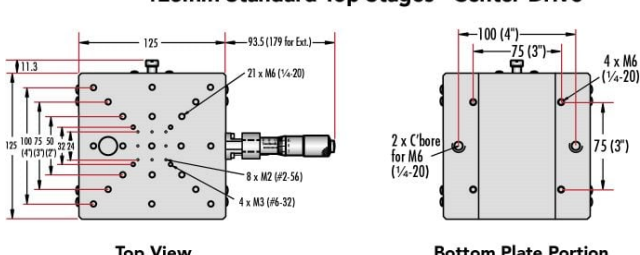

Prices shown are exclusive of VAT/local taxes

Product Downloads

General

English **Type:**

Physical & Mechanical Properties

Linear (X) **Type of Movement:**

Crossed Roller Bearing **Guide System:**

30mm Standard-Top Stages - Center Drive

30mm Standard-Top Stages - Side Drive

40mm Standard-Top Stages - Center Drive

40mm Standard-Top Stages - Side Drive

70mm Standard-Top Stages - Center Drive

70mm Standard-Top Stages - Side Drive

125mm Standard-Top Stages - Center Drive

125mm Standard-Top Stages - Side Drive