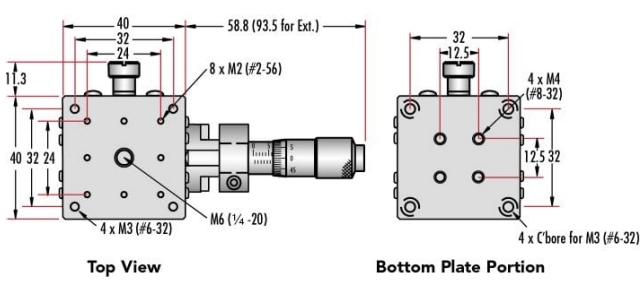

Prices shown are exclusive of VAT/local taxes

Product Downloads

General

English **Type:**

Physical & Mechanical Properties

Linear (X) **Type of Movement:**

Crossed Roller Bearing **Guide System:**

30mm Standard-Top Stages - Center Drive

30mm Standard-Top Stages - Side Drive

40mm Standard-Top Stages - Center Drive

40mm Standard-Top Stages - Side Drive

70mm Standard-Top Stages - Center Drive

70mm Standard-Top Stages - Side Drive

125mm Standard-Top Stages - Center Drive

125mm Standard-Top Stages - Side Drive