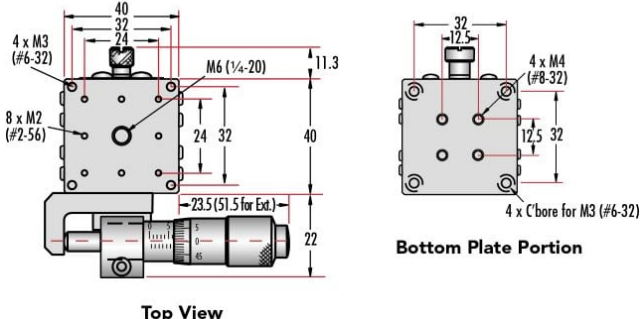

Prices shown are exclusive of VAT/local taxes

Product Downloads

General

English **Type:**

Physical & Mechanical Properties

Linear (X) **Type of Movement:**

Crossed Roller Bearing **Guide System:**

30mm Standard-Top Stages - Center Drive

30mm Standard-Top Stages - Side Drive

40mm Standard-Top Stages - Center Drive

40mm Standard-Top Stages - Side Drive

70mm Standard-Top Stages - Center Drive

70mm Standard-Top Stages - Side Drive

125mm Standard-Top Stages - Center Drive

125mm Standard-Top Stages - Side Drive