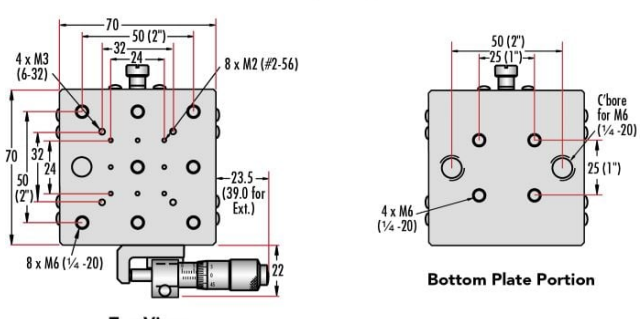

Prices shown are exclusive of VAT/local taxes

Product Downloads

General

English **Type:**

Physical & Mechanical Properties

Linear (X) **Type of Movement:**

Crossed Roller Bearing **Guide System:**

30mm Standard-Top Stages - Center Drive

30mm Standard-Top Stages - Side Drive

40mm Standard-Top Stages - Center Drive

40mm Standard-Top Stages - Side Drive

70mm Standard-Top Stages - Center Drive

70mm Standard-Top Stages - Side Drive

125mm Standard-Top Stages - Center Drive

125mm Standard-Top Stages - Side Drive