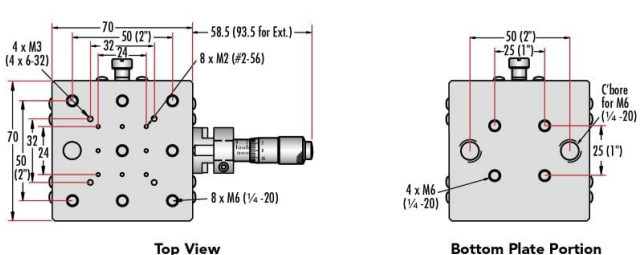

Prices shown are exclusive of VAT/local taxes

Product Downloads

General

English **Type:**

Physical & Mechanical Properties

Linear (X) **Type of Movement:**

Crossed Roller Bearing **Guide System:**

30mm Standard-Top Stages - Center Drive

30mm Standard-Top Stages - Side Drive

40mm Standard-Top Stages - Center Drive

40mm Standard-Top Stages - Side Drive

70mm Standard-Top Stages - Center Drive

70mm Standard-Top Stages - Side Drive

125mm Standard-Top Stages - Center Drive

125mm Standard-Top Stages - Side Drive