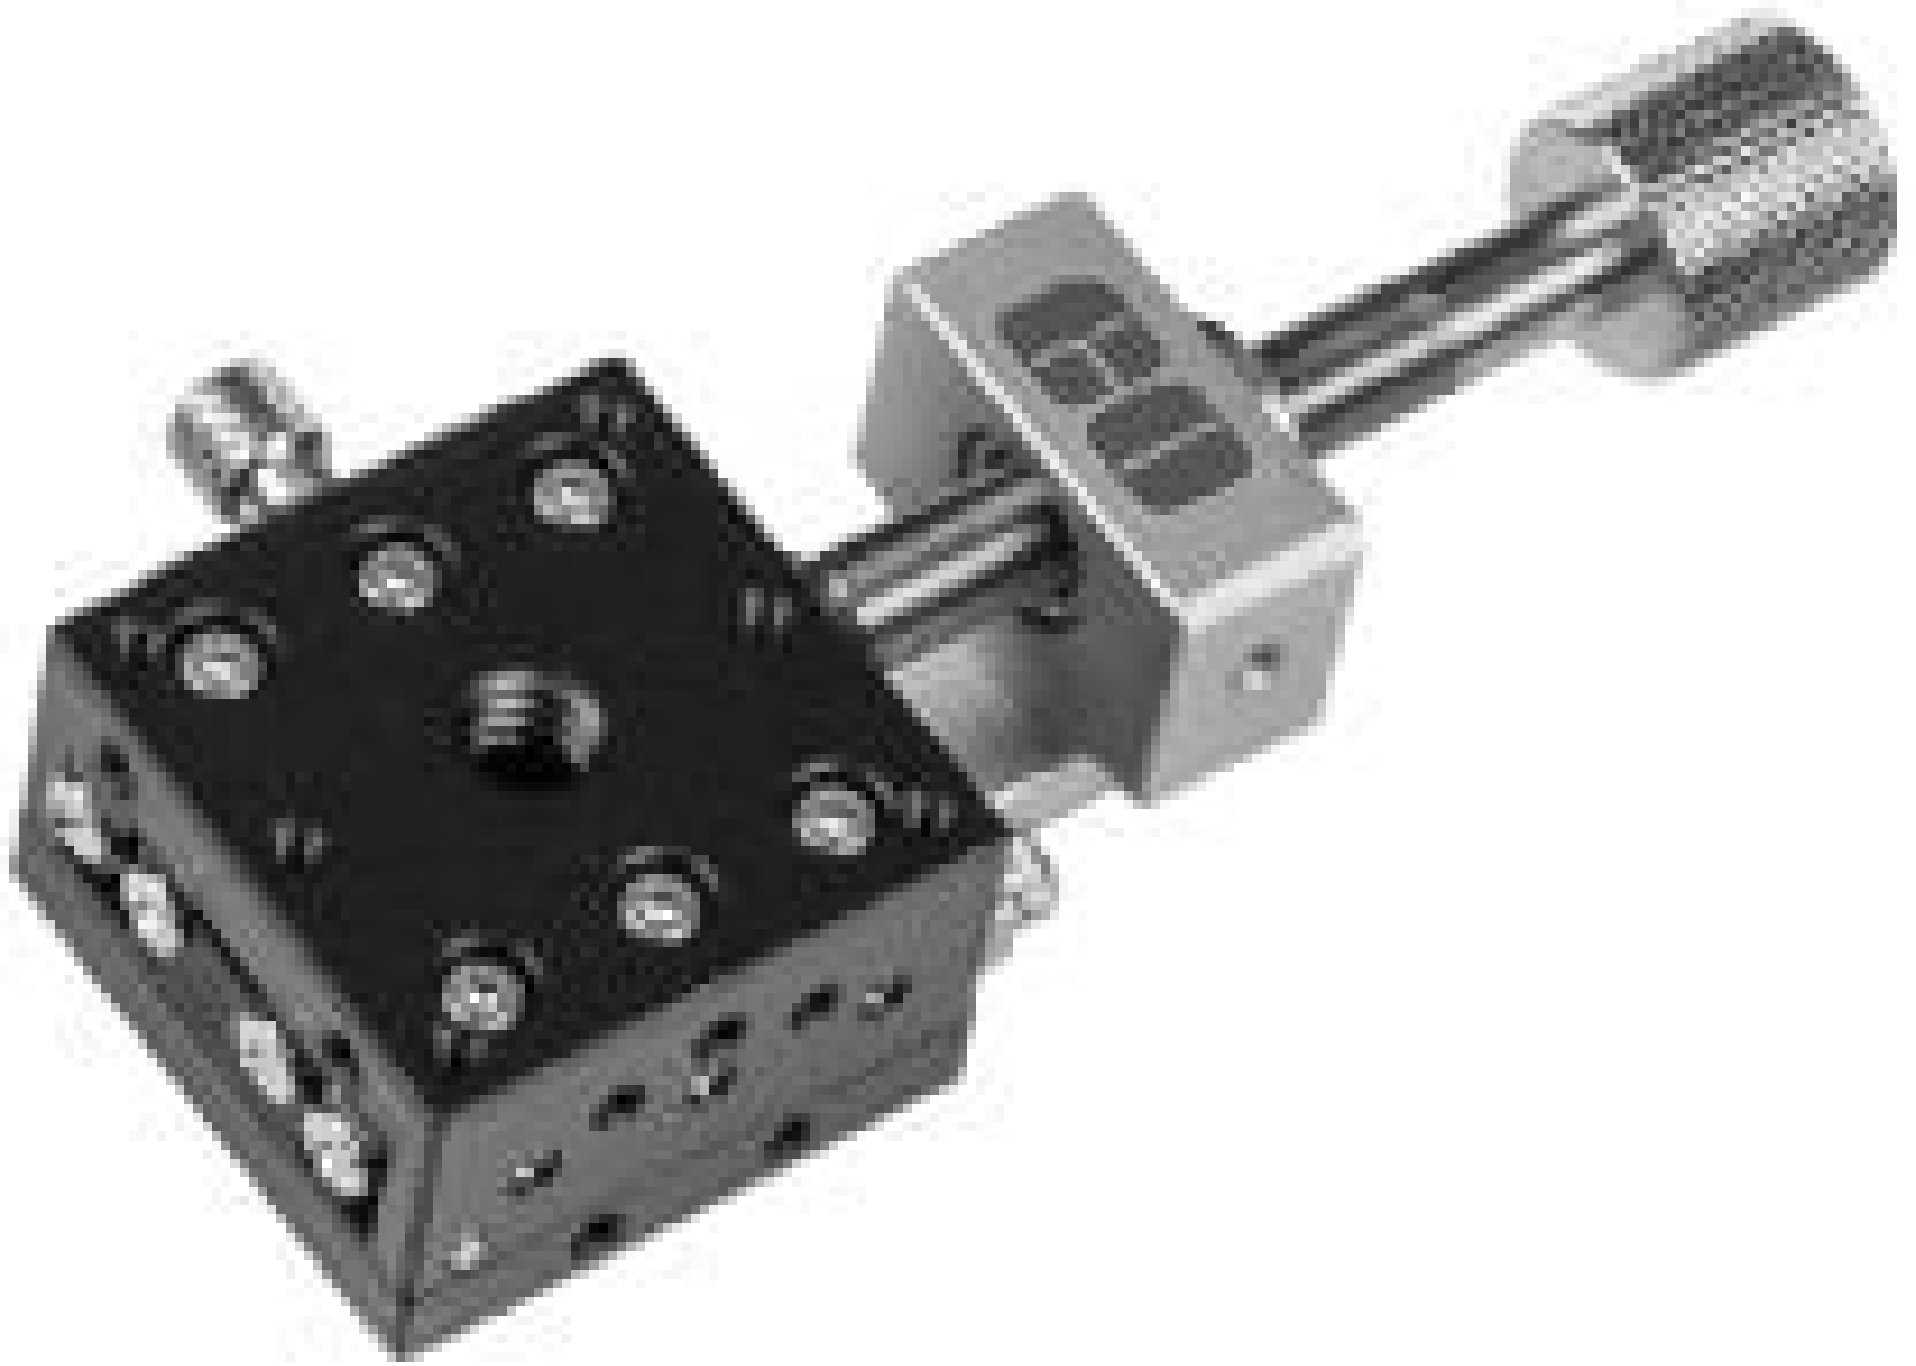

TECHSPEC® 30mm, Center Drive, Standard Top, 0.5" Travel, English Stage

30mm, Center Drive, Solid Top, 0.5" Travel Stage

Stock **#66-386** **5 In Stock**

- 1 + £287²⁰

ADD TO CART

Volume Pricing

Qty 1-2	£287.20 each
Qty 3+	£251.20 each
Need More?	Request Quote

Prices shown are exclusive of VAT/local taxes

Product Downloads

General

English **Type:**

Physical & Mechanical Properties

Linear (X) **Type of Movement:**

Crossed Roller Bearing **Guide System:**

30mm Standard-Top Stages - Center Drive

30mm Standard-Top Stages - Side Drive

40mm Standard-Top Stages - Center Drive

40mm Standard-Top Stages - Side Drive

70mm Standard-Top Stages - Center Drive

70mm Standard-Top Stages - Side Drive

125mm Standard-Top Stages - Center Drive

125mm Standard-Top Stages - Side Drive