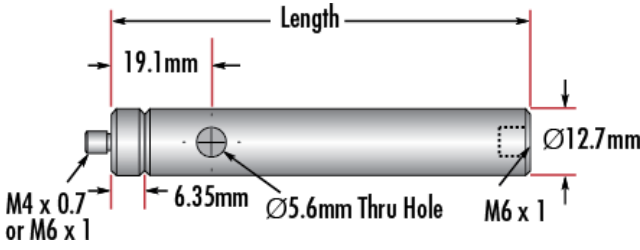

12.0	Length (inches):
12.70	Diameter (mm):
0.5	Diameter (inches):

Threading & Mounting

M4 x 0.7	Male Thread:

Regulatory Compliance

Compliant	RoHS 2015:
View	Certificate of Conformance:
Compliant	REACH 241:

Product Details

- Male M4 x 0.7 or M6 x 1.0 Stud, Female M6 x 1.0 Base
- Posts Include Interchangeable Male Stud and Removable Base S.H.S.S.
- Available in Variety of Lengths
- [English Versions Also Available](#)

TECHSPEC® Metric Stainless Steel Mounting Posts include a 6.35mm long male thread stud adapter that is easily interchangeable with other adapters to ensure compatibility between these posts and any optical mount. Removing the included adapter reveals female M4 threads on the post. Each optical post also has a thru-hole to allow an Allen wrench or other tool to rotate the post easily. Thread values are laser engraved on each post for quick identification and integration. TECHSPEC Metric Stainless Steel Mounting Posts are offered in a variety of lengths. [English versions are also available for purchase.](#)

Technical Information

Stock No.	Description	Qty
#58-950	Steel Post, 25.4mm Length	1
#58-951	Steel Post, 38.1mm Length	1
#58-952	Steel Post, 50.8mm Length	2
#58-954	Steel Post, 76.2mm Length	2
#58-955	Steel Post, 101.6mm Length	2
#58-956	Steel Post, 152.4mm Length	1
#58-957	Steel Post, 203.2mm Length	1

Stock No.	Description	Qty
#59-757	Steel Post, 25.4mm Length	1
#59-758	Steel Post, 38.1mm Length	1
#59-759	Steel Post, 50.8mm Length	2
#59-761	Steel Post, 76.2mm Length	2
#59-762	Steel Post, 101.6mm Length	2
#59-763	Steel Post, 152.4mm Length	1
#59-764	Steel Post, 203.2mm Length	1