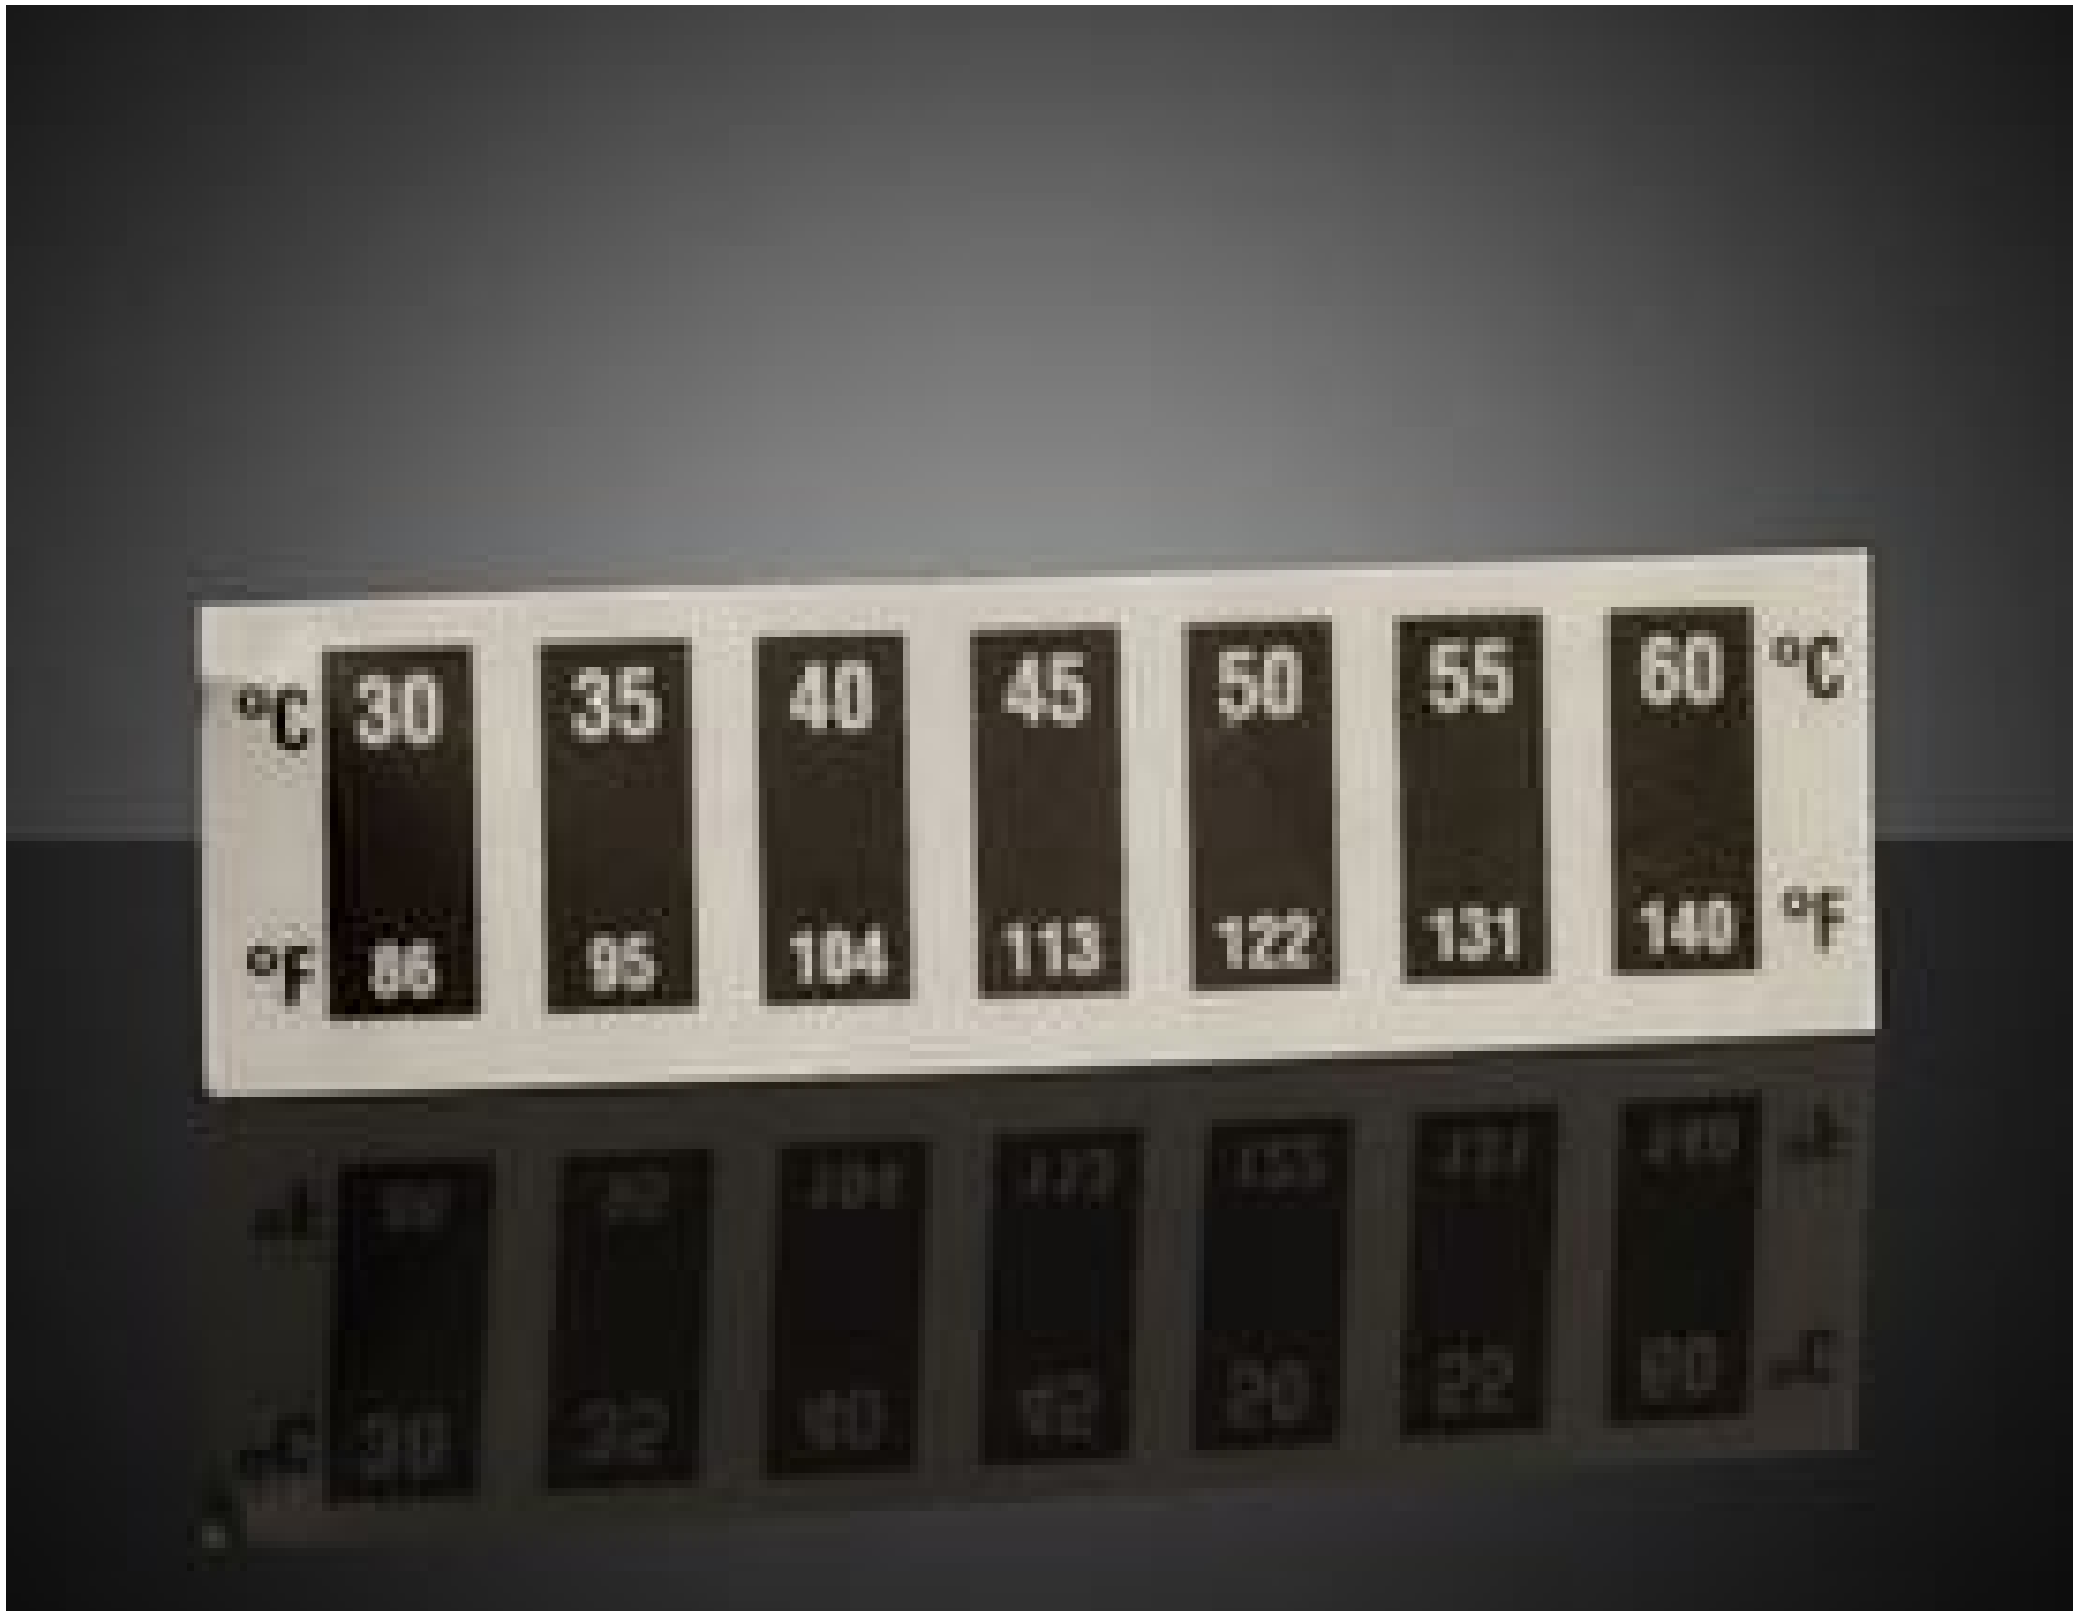

[See all 4 Products in Family](#)

30 - 60°C Temp Range, Liquid Crystal Thermometers (10/Pack)

30 - 60°C Temp Range, Liquid Crystal Thermometers (10/Pack)

Stock #16-784 [CONTACT US](#)

⊖ 1 ⊕ £20.00

ADD TO CART

Volume Pricing

Qty 1-4	£20.00 each
Qty 5-9	£18.00 each
Need More?	Request Quote

ⓘ Prices shown are exclusive of VAT/local taxes

Product Downloads

Physical & Mechanical Properties

Dimensions (mm):
12.5 x 45

Compliant **Reach 247:**

Product Details

- Reversible Color Change Thermometers
- Instant Response and Continuous Readout
- 30 Celsius Degrees Ranges between 0 to 120°C

Liquid Crystal Thermometers are self-adhesive temperature indicators with instant response that provide a continuous readout of temperature. These thermometers are divided into 7 elements, each corresponding to a 5 Celsius degrees increment of their specified temperature range. Each element changes in sequence of orange to yellow (below specified temperature), green (at specified temperature), and blue (above specified temperature). Liquid Crystal Thermometers are available with 30 Celsius degrees temperature ranges between 0 to 120°C and are ideal for drying, curing, process control, or general temperature monitoring applications. These thermometers are reversible and will change color in opposite order (blue, green, yellow, orange) as temperature decreases.

Technical Information

Liquid Crystal Thermometers are calibrated to turn green when the listed temperature is achieved. If green is not visible, the temperature will be midway between the elements that are blue and orange. Elements turn blue when they surpass their listed temperature and orange when they are just below their listed temperature.