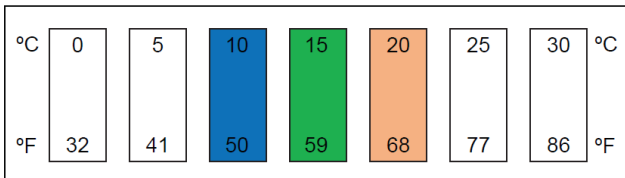

Regulatory Compliance

Compliant **RoHS 2015:**

[View](#) **Certificate of Conformance:**

Compliant **Reach 247:**

Product Details

- Reversible Color Change Thermometers
- Instant Response and Continuous Readout
- 30 Celsius Degrees Ranges between 0 to 120°C

Liquid Crystal Thermometers are self-adhesive temperature indicators with instant response that provide a continuous readout of temperature. These thermometers are divided into 7 elements, each corresponding to a 5 Celsius degrees increment of their specified temperature range. Each element changes in sequence of orange to yellow (below specified temperature), green (at specified temperature), and blue (above specified temperature). Liquid Crystal Thermometers are available with 30 Celsius degrees temperature ranges between 0 to 120°C and are ideal for drying, curing, process control, or general temperature monitoring applications. These thermometers are reversible and will change color in opposite order (blue, green, yellow, orange) as temperature decreases.

Technical Information

Liquid Crystal Thermometers are calibrated to turn green when the listed temperature is achieved. If green is not visible, the temperature will be midway between the elements that are blue and orange. Elements turn blue when they surpass their listed temperature and orange when they are just below their listed temperature.

LIQUID CRYSTAL THERMOMETERS (°C°F)							
Element 1	Element 2	Element 3	Element 4	Element 5	Element 6	Element 7	Stock No.
0 / 32	5 / 41	10 / 50	15 / 59	20 / 68	25 / 77	30 / 86	#16-783
30 / 86	35 / 95	40 / 104	45 / 113	50 / 121	55 / 131	60 / 140	#16-784
60 / 140	65 / 149	70 / 158	75 / 167	80 / 176	85 / 185	90 / 194	#16-785
90 / 194	95 / 203	100 / 212	105 / 221	110 / 230	115 / 239	120 / 248	#16-786