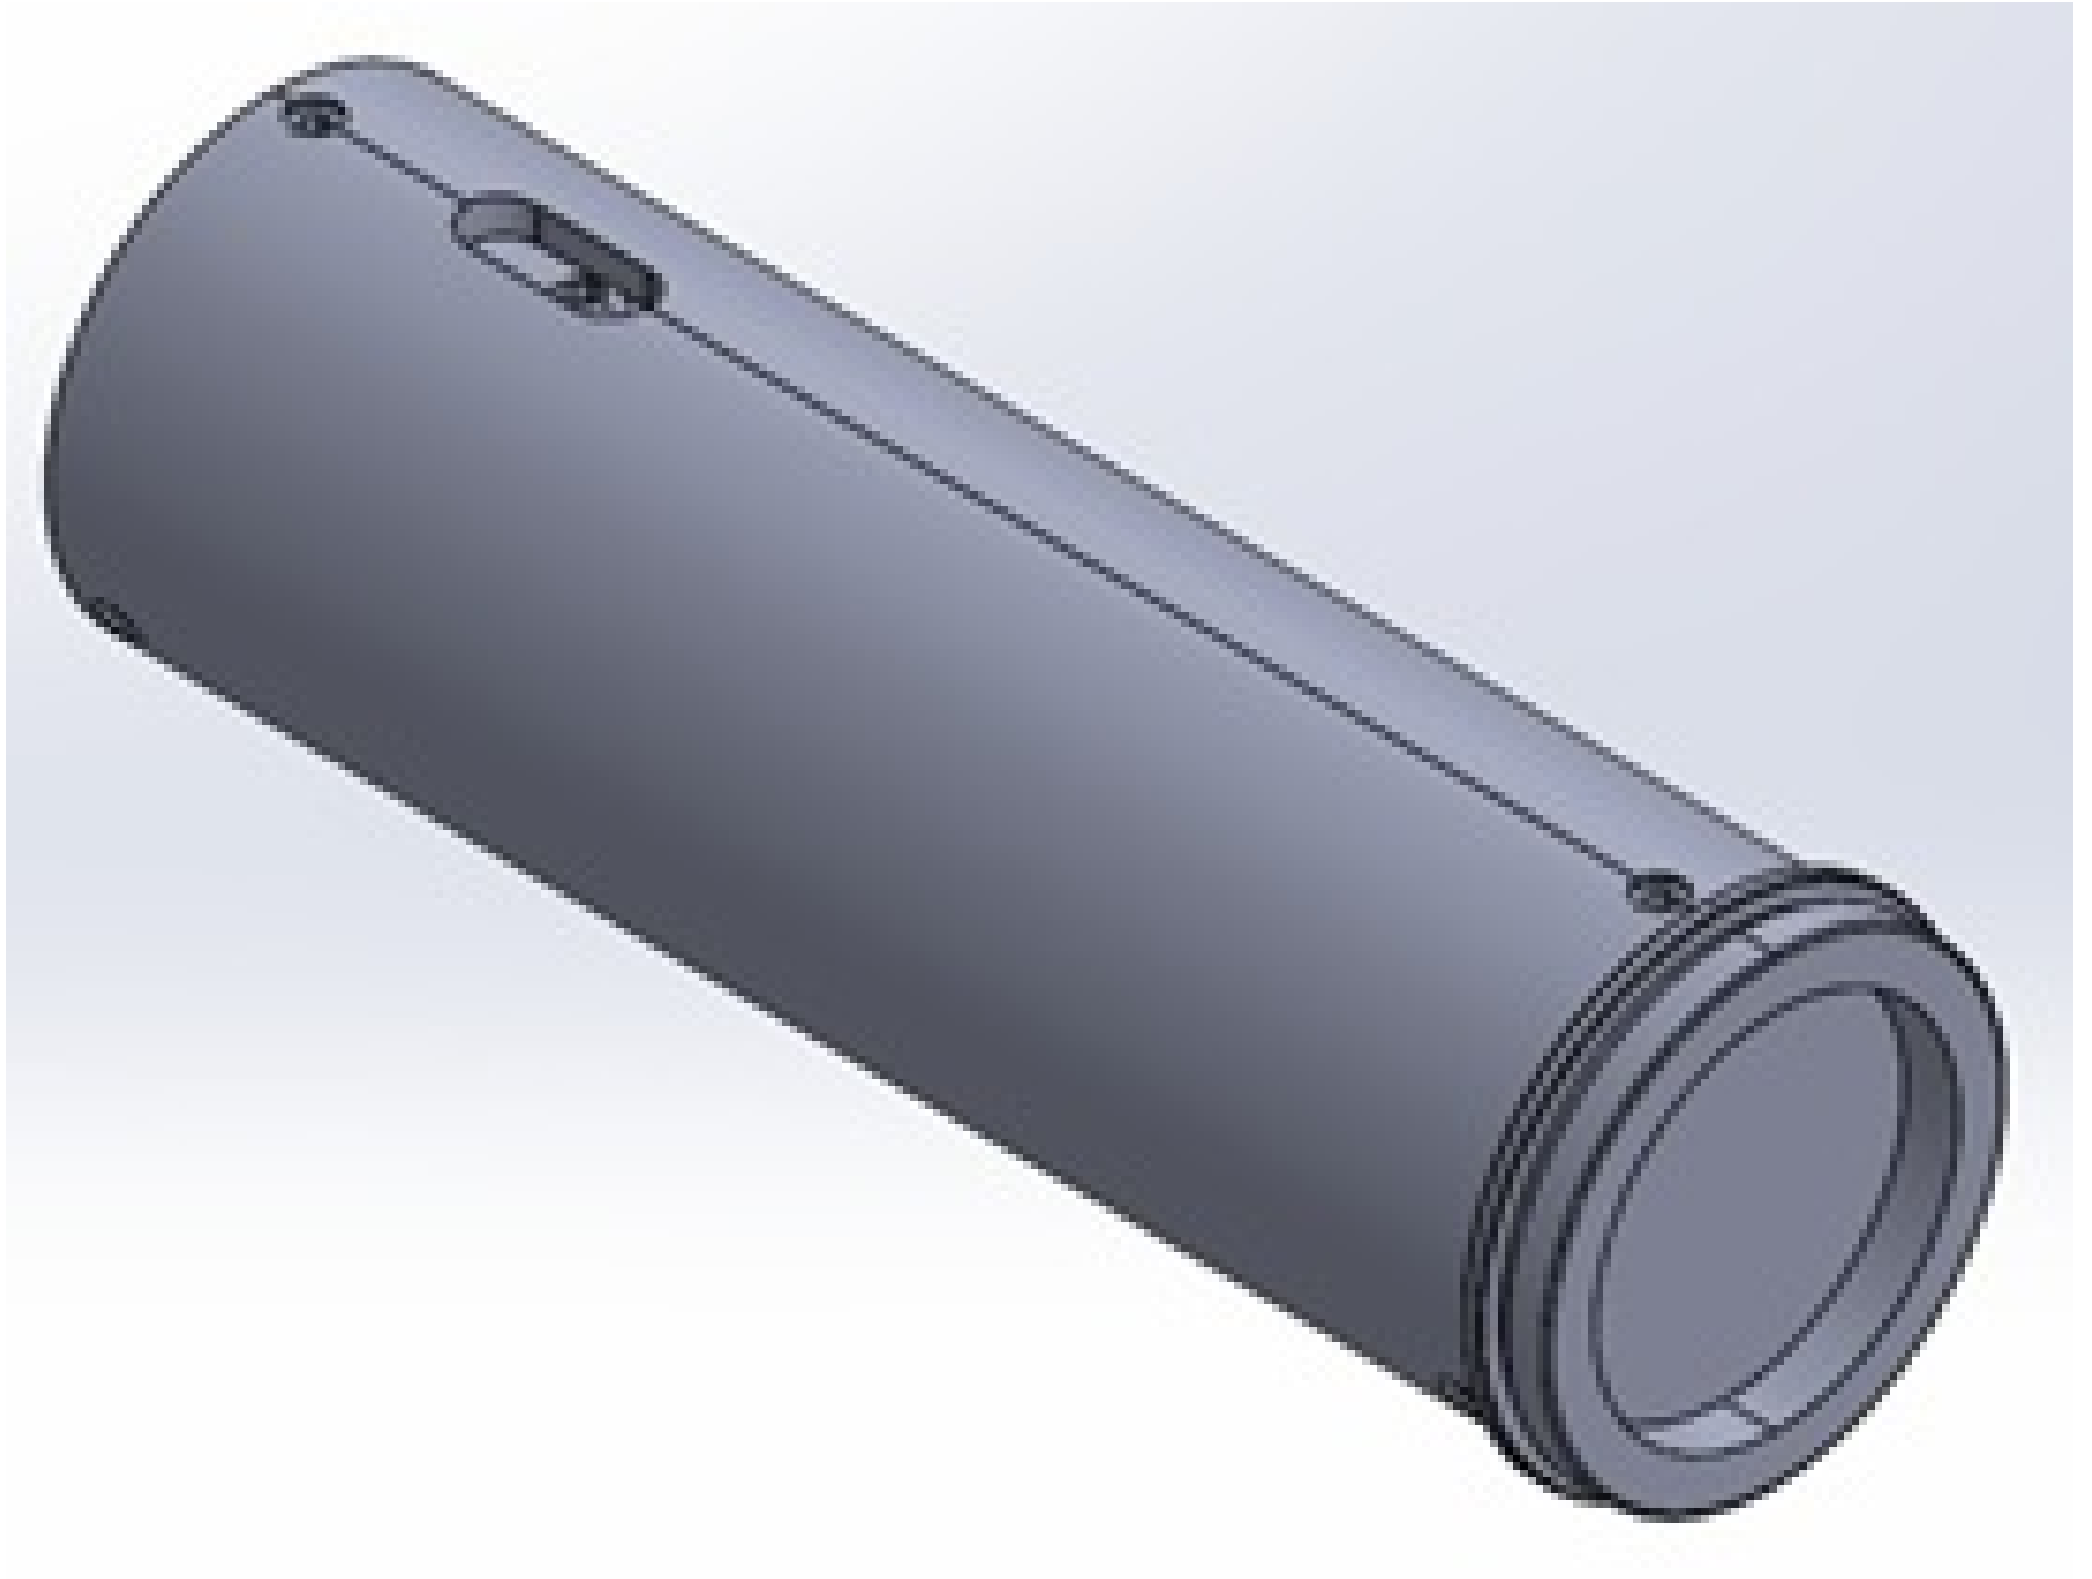

2.5X Mini-Camera Tube

Stock **#89-876** **1 In Stock**

- 1 + £728⁰⁰

ADD TO CART

Volume Pricing

Qty 1+	£728.00 each
Need More?	Request Quote

ⓘ Prices shown are exclusive of VAT/local taxes

Product Downloads

General

Camera Tube (One Required) **Note:**

Modular High Magnification Zoom Lens **Type:**

2.5X Mini-Camera Tube **Title:**

Optical Properties

Magnification:
2.5X

Regulatory Compliance

Compliant

7X and 12.5X High Precision Zoom Lenses are modular lens systems that consist of a camera mount, camera tube, core module, lower function module, and lower lens. Added versatility is achieved by swapping out modules to change magnification, field of view, or the optical pathway. 7X and 12.5X High Precision Zoom Lenses are compatible with M26 x 36 TPI Mitutoyo-style objectives and with camera sensor coverages and mounts ranging from C-Mount to F-Mount and to 35mm DSLR cameras. 50/50 and 90° cubes are available to introduce right angle turns or to support multiple imaging paths. A motor controller for multi-axis zoom and focus functionality is also available and can be connected to USB, Ethernet, or RS-232/422/285 ports.