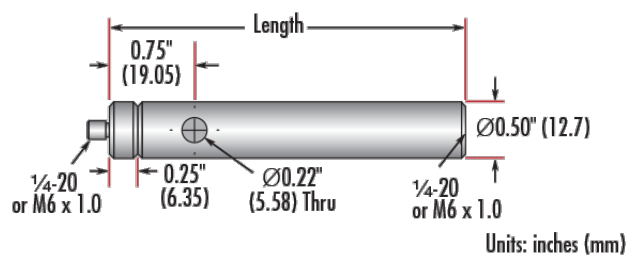

Diameter (inches):

0.5

Threading & Mounting

Male Thread:

1/4-20

Regulatory Compliance

RoHS 2015:

Compliant

Certificate of Conformance:

[View](#)

REACH 241:

Compliant

Product Details

Adapter #58-983 is included. Additional [thread adapters](#) available separately.

- Male 8-32 or 1/4-20 Stud, Female 1/4-20 Base
- Posts Include Interchangeable Male Stud and Removable Base S.H.S.S.
- Available in Variety of Lengths
- [Metric Versions Also Available](#)

TECHSPEC® English Stainless Steel Mounting Posts include a 1/4" long male thread stud adapter that is easily interchangeable with other adapters to ensure compatibility between these posts and any optical mount. Removing the included adapter reveals female 8-32 threads on the post. Each optical post also has a thru-hole to allow an Allen wrench or other tool to rotate the post easily. Thread values are laser engraved on each post for quick identification and integration. TECHSPEC English Stainless Steel Mounting Posts are offered in a variety of lengths. [Metric Versions are also available for purchase.](#)

Technical Information

#68-230		
Stock No.	Description	Qty
#59-751	Steel Post, 1" Length	1
#59-752	Steel Post, 1.5" Length	1
#58-999	Steel Post, 2" Length	2
#59-754	Steel Post, 3" Length	2
#59-000	Steel Post, 4" Length	2
#59-008	Steel Post, 6" Length	1
#59-009	Steel Post, 8" Length	1

#68-229		
Stock No.	Description	Qty
#58-960	Steel Post, 1" Length	1
#58-961	Steel Post, 1.5" Length	1
#58-962	Steel Post, 2" Length	2
#58-964	Steel Post, 3" Length	2
#58-965	Steel Post, 4" Length	2
#58-966	Steel Post, 6" Length	1
#58-967	Steel Post, 8" Length	1