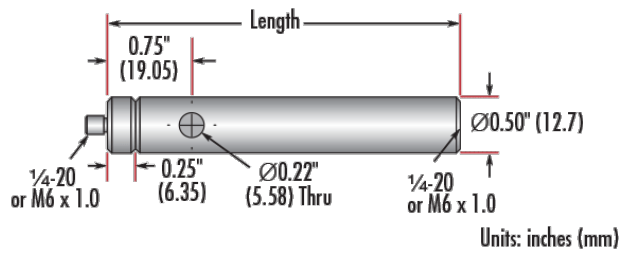

12.70

Diameter (mm):

Threading & Mounting

8-32
Male Thread:

Regulatory Compliance

Compliant
RoHS 2015:

View
Certificate of Conformance:

Compliant
REACH 241:

Product Details

Adapter #58-982 is included. Additional [thread adapters](#) available separately.

- Male 8-32 or 1/4-20 Stud, Female 1/4-20 Base
- Posts Include Interchangeable Male Stud and Removable Base S.H.S.S.
- Available in Variety of Lengths
- [Metric Versions Also Available](#)

TECHSPEC® English Stainless Steel Mounting Posts include a 1/4" long male thread stud adapter that is easily interchangeable with other adapters to ensure compatibility between these posts and any optical mount. Removing the included adapter reveals female 8-32 threads on the post. Each optical post also has a thru-hole to allow an Allen wrench or other tool to rotate the post easily. Thread values are laser engraved on each post for quick identification and integration. TECHSPEC English Stainless Steel Mounting Posts are offered in a variety of lengths. [Metric Versions are also available for purchase.](#)

Technical Information

#68-230		
Stock No.	Description	Qty
#59-751	Steel Post, 1" Length	1
#59-752	Steel Post, 1.5" Length	1
#58-999	Steel Post, 2" Length	2
#59-754	Steel Post, 3" Length	2
#59-000	Steel Post, 4" Length	2
#59-008	Steel Post, 6" Length	1
#59-009	Steel Post, 8" Length	1

#68-229		
Stock No.	Description	Qty
#58-960	Steel Post, 1" Length	1
#58-961	Steel Post, 1.5" Length	1
#58-962	Steel Post, 2" Length	2
#58-964	Steel Post, 3" Length	2
#58-965	Steel Post, 4" Length	2
#58-966	Steel Post, 6" Length	1
#58-967	Steel Post, 8" Length	1