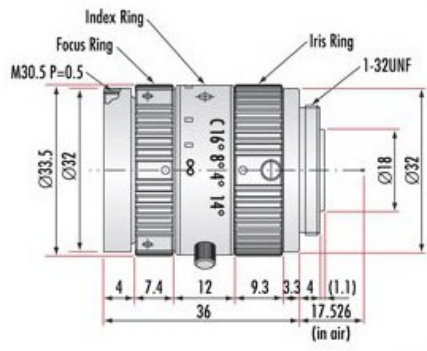

| | |
|-------|-------------------------------|
| 36.00 | Length (mm): |
| 33.50 | Maximum Diameter (mm): |
| 33.5 | Outer Diameter (mm): |
| 71.00 | Weight (g): |
| 1.10 | Maximum Rear Protrusion (mm): |

Optical Properties

| | |
|--------------|--|
| 77.00 | Field of View @ Min Working Distance (mm): |
| 14.60° | Horizontal Field of View, 1/2" Sensor: |
| 11.00 | Maximum Image Circle (mm): |
| 25.00 | Focal Length FL (mm): |
| 300 - ∞ | Working Distance (mm): |
| f/1.4 - f/16 | Aperture (f/#): |
| -0.3 | Maximum Distortion (%): |
| VS | Lens Wavelength Range: |

Sensor

| | |
|------|------------------------|
| 2/3" | Maximum Sensor Format: |
| 6.20 | Pixel Size (µm): |

Threading & Mounting

| | |
|--------------|----------------|
| M30.5 x 0.50 | Filter Thread: |
| C-Mount | Mount: |

Note: For [#64-869](#) 75mm FL Lens, remove focus limit screw to focus past 1.2m.

Technical Information

#56-789 25mm Megapixel Fixed Focal Length Lens

(Units in mm)