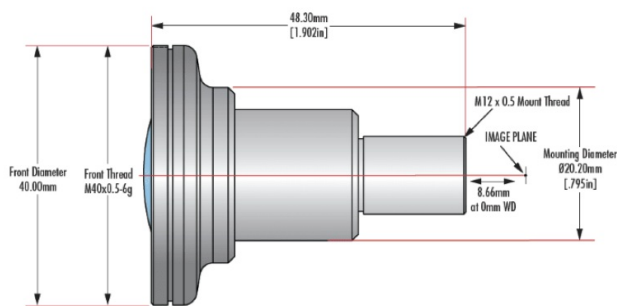

Note: For adjustable aperture options, see our [TECHSPEC® UC Series Fixed Focal Length Lenses](#).

Edmund Optics has created a family of high-performance ultra-compact optical designs (the UC Series family) and developed 3 customized optomechanical solutions targeted for specific applications. These lens sub-families utilize the same optics as the UC Series lenses providing the same optical performance in a variety of optomechanical solutions to meet your application requirements:

UC Series: Features locking cam focus and iris adjustment in an ultra-compact design and is the most adjustable version of these optical designs; they are the typical high-quality machine vision lenses.

UCi Series: Simplified mechanics featuring fixed apertures with compact housing. [Industrial Ruggedization](#) for reduced size, cost, and locked focus.

UCr Series: All optics glued in place and a locking C-clamp focus ring. [Stabilized Ruggedization](#) for reduced pixel shift and improved focus stability.

UCw Series: Waterproof, designed to meet IEC [Ingress Protection](#) Code IPX7 to withstand exposure to water up to 1 meter depth for 30 minutes.

Technical Information

4mm Focal Length