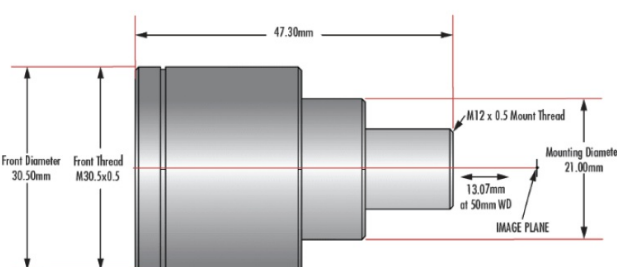

6mm Focal Length