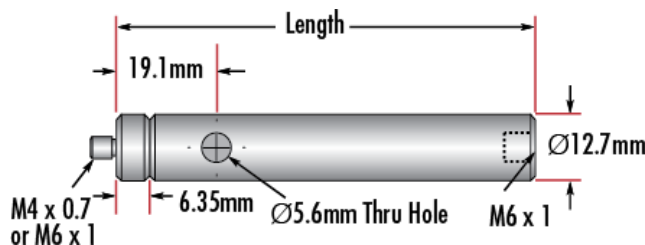

Product Downloads

General

Metric **Type:**

Note:
Adapter [#58-985](#) is included. Additional [thread adapters](#) available separately.

Physical & Mechanical Properties

254.00 **Length (mm):**

Length (inches):

10.0

12.70

0.5

Diameter (mm):

Diameter (inches):

Threading & Mounting

Male Thread:

M6 x 1.0

- Male M4 x 0.7 or M6 x 1.0 Stud, Female M6 x 1.0 Base
- Posts Include Interchangeable Male Stud and Removable Base S.H.S.S.
- Available in Variety of Lengths
- [English Versions Also Available](#)

TECHSPEC® Metric Stainless Steel Mounting Posts include a 6.35mm long male thread stud adapter that is easily interchangeable with other adapters to ensure compatibility between these posts and any optical mount. Removing the included adapter reveals female M4 threads on the post. Each optical post also has a thru-hole to allow an Allen wrench or other tool to rotate the post easily. Thread values are laser engraved on each post for quick identification and integration. TECHSPEC Metric Stainless Steel Mounting Posts are offered in a variety of lengths. [English versions are also available for purchase.](#)

Technical Information

#68-231

Stock No.	Description	Qty
#58-950	Steel Post, 25.4mm Length	1
#58-951	Steel Post, 38.1mm Length	1
#58-952	Steel Post, 50.8mm Length	2
#58-954	Steel Post, 76.2mm Length	2
#58-955	Steel Post, 101.6mm Length	2
#58-956	Steel Post, 152.4mm Length	1
#58-957	Steel Post, 203.2mm Length	1