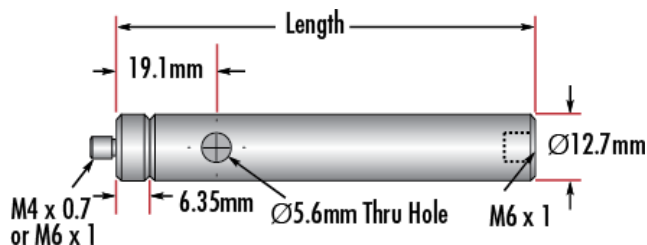

10.0

12.70

0.5

Diameter (mm):

Diameter (inches):

Threading & Mounting

Male Thread:

M6 x 1.0

Regulatory Compliance

RoHS 2015:

Compliant

Certificate of Conformance:

[View](#)

REACH 241:

Compliant

Product Details

- Male M4 x 0.7 or M6 x 1.0 Stud, Female M6 x 1.0 Base
- Posts Include Interchangeable Male Stud and Removable Base S.H.S.S.
- Available in Variety of Lengths
- [English Versions Also Available](#)

TECHSPEC® Metric Stainless Steel Mounting Posts include a 6.35mm long male thread stud adapter that is easily interchangeable with other adapters to ensure compatibility between these posts and any optical mount. Removing the included adapter reveals female M4 threads on the post. Each optical post also has a thru-hole to allow an Allen wrench or other tool to rotate the post easily. Thread values are laser engraved on each post for quick identification and integration. TECHSPEC Metric Stainless Steel Mounting Posts are offered in a variety of lengths. [English versions are also available for purchase.](#)

Technical Information

#68-231		
Stock No.	Description	Qty
#58-950	Steel Post, 25.4mm Length	1
#58-951	Steel Post, 38.1mm Length	1
#58-952	Steel Post, 50.8mm Length	2
#58-954	Steel Post, 76.2mm Length	2
#58-955	Steel Post, 101.6mm Length	2
#58-956	Steel Post, 152.4mm Length	1
#58-957	Steel Post, 203.2mm Length	1

#68-232		
Stock No.	Description	Qty
#59-757	Steel Post, 25.4mm Length	1
#59-758	Steel Post, 38.1mm Length	1
#59-759	Steel Post, 50.8mm Length	2
#59-761	Steel Post, 76.2mm Length	2
#59-762	Steel Post, 101.6mm Length	2
#59-763	Steel Post, 152.4mm Length	1
#59-764	Steel Post, 203.2mm Length	1