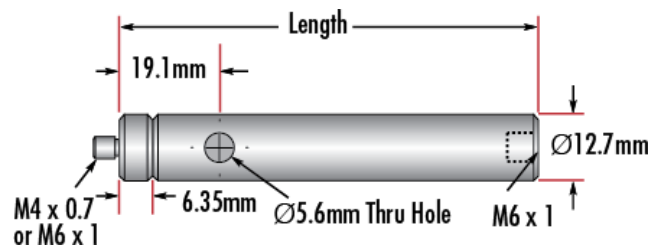

1.0

12.70

0.5

Diameter (mm):

Diameter (inches):

Threading & Mounting

Male Thread:

M6 x 1.0

Regulatory Compliance

RoHS 2015:

Compliant

Certificate of Conformance:

[View](#)

REACH 241:

Compliant

Product Details

- Male M4 x 0.7 or M6 x 1.0 Stud, Female M6 x 1.0 Base
- Posts Include Interchangeable Male Stud and Removable Base S.H.S.S.
- Available in Variety of Lengths
- [English Versions Also Available](#)

TECHSPEC® Metric Stainless Steel Mounting Posts include a 6.35mm long male thread stud adapter that is easily interchangeable with other adapters to ensure compatibility between these posts and any optical mount. Removing the included adapter reveals female M4 threads on the post. Each optical post also has a thru-hole to allow an Allen wrench or other tool to rotate the post easily. Thread values are laser engraved on each post for quick identification and integration. TECHSPEC Metric Stainless Steel Mounting Posts are offered in a variety of lengths. [English versions are also available for purchase.](#)

Technical Information

#68-231		
Stock No.	Description	Qty
#58-950	Steel Post, 25.4mm Length	1
#58-951	Steel Post, 38.1mm Length	1
#58-952	Steel Post, 50.8mm Length	2
#58-954	Steel Post, 76.2mm Length	2
#58-955	Steel Post, 101.6mm Length	2
#58-956	Steel Post, 152.4mm Length	1
#58-957	Steel Post, 203.2mm Length	1

#68-232		
Stock No.	Description	Qty
#59-757	Steel Post, 25.4mm Length	1
#59-758	Steel Post, 38.1mm Length	1
#59-759	Steel Post, 50.8mm Length	2
#59-761	Steel Post, 76.2mm Length	2
#59-762	Steel Post, 101.6mm Length	2
#59-763	Steel Post, 152.4mm Length	1
#59-764	Steel Post, 203.2mm Length	1