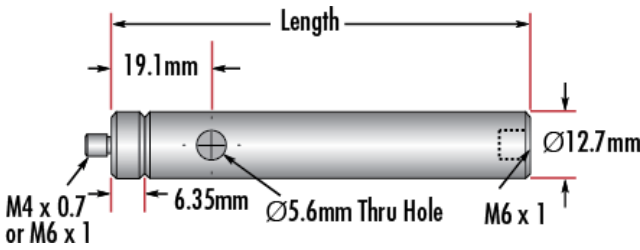

Product Downloads

General

Metric **Type:**

Note:
Adapter [#58-984](#) is included. Additional [thread adapters](#) available separately.

Physical & Mechanical Properties

Length (mm):
254.00

10.0	Length (inches):
12.70	Diameter (mm):
0.5	Diameter (inches):

Threading & Mounting

M4 x 0.7	Male Thread:
----------	--------------

Regulatory Compliance

Compliant	RoHS 2015:
View	Certificate of Conformance:
Compliant	REACH 241:

Product Details

- Male M4 x 0.7 or M6 x 1.0 Stud, Female M6 x 1.0 Base
- Posts Include Interchangeable Male Stud and Removable Base S.H.S.S.
- Available in Variety of Lengths
- [English Versions Also Available](#)

TECHSPEC® Metric Stainless Steel Mounting Posts include a 6.35mm long male thread stud adapter that is easily interchangeable with other adapters to ensure compatibility between these posts and any optical mount. Removing the included adapter reveals female M4 threads on the post. Each optical post also has a thru-hole to allow an Allen wrench or other tool to rotate the post easily. Thread values are laser engraved on each post for quick identification and integration. TECHSPEC Metric Stainless Steel Mounting Posts are offered in a variety of lengths. [English versions are also available for purchase.](#)

Technical Information

Stock No.	Description	Qty
#58-950	Steel Post, 25.4mm Length	1
#58-951	Steel Post, 38.1mm Length	1
#58-952	Steel Post, 50.8mm Length	2
#58-954	Steel Post, 76.2mm Length	2
#58-955	Steel Post, 101.6mm Length	2
#58-956	Steel Post, 152.4mm Length	1
#58-957	Steel Post, 203.2mm Length	1