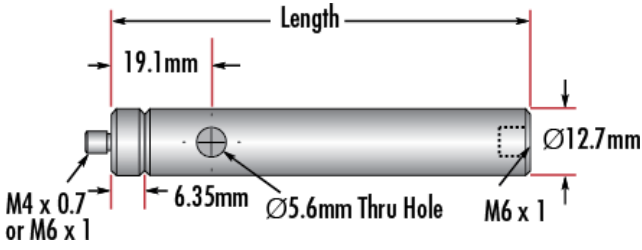

8.0	Length (inches):
12.70	Diameter (mm):
0.5	Diameter (inches):

Threading & Mounting

M4 x 0.7	Male Thread:

Regulatory Compliance

Compliant	RoHS 2015:
View	Certificate of Conformance:
Compliant	REACH 241:

Product Details

- Male M4 x 0.7 or M6 x 1.0 Stud, Female M6 x 1.0 Base
- Posts Include Interchangeable Male Stud and Removable Base S.H.S.S.
- Available in Variety of Lengths
- [English Versions Also Available](#)

TECHSPEC® Metric Stainless Steel Mounting Posts include a 6.35mm long male thread stud adapter that is easily interchangeable with other adapters to ensure compatibility between these posts and any optical mount. Removing the included adapter reveals female M4 threads on the post. Each optical post also has a thru-hole to allow an Allen wrench or other tool to rotate the post easily. Thread values are laser engraved on each post for quick identification and integration. TECHSPEC Metric Stainless Steel Mounting Posts are offered in a variety of lengths. [English versions are also available for purchase.](#)

Technical Information

Stock No.	Description	Qty
#58-950	Steel Post, 25.4mm Length	1
#58-951	Steel Post, 38.1mm Length	1
#58-952	Steel Post, 50.8mm Length	2
#58-954	Steel Post, 76.2mm Length	2
#58-955	Steel Post, 101.6mm Length	2
#58-956	Steel Post, 152.4mm Length	1
#58-957	Steel Post, 203.2mm Length	1

Stock No.	Description	Qty
#59-757	Steel Post, 25.4mm Length	1
#59-758	Steel Post, 38.1mm Length	1
#59-759	Steel Post, 50.8mm Length	2
#59-761	Steel Post, 76.2mm Length	2
#59-762	Steel Post, 101.6mm Length	2
#59-763	Steel Post, 152.4mm Length	1
#59-764	Steel Post, 203.2mm Length	1