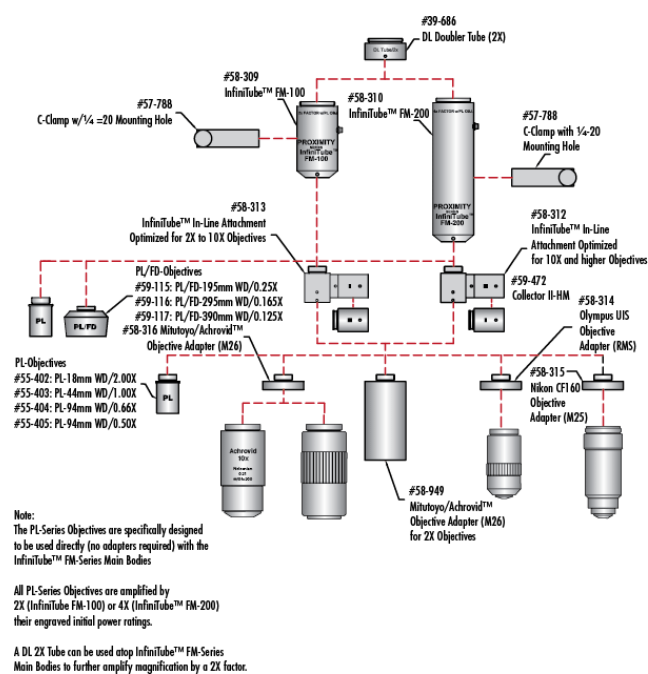

Sensor

Maximum Sensor Format:
2/3"

Regulatory Compliance

RoHS 2015:
[Compliant](#)

Reach 224:
[Compliant](#)

Certificate of Conformance:
[View](#)

Product Details

- Direct to Video C-Mount for 2/3" and Smaller Sensor Cameras
- Internal Focusing

InfiniTube™ FM Systems are used to mount infinite-conjugate objectives to C-mount cameras, yielding magnifications not possible with ordinary video lenses, such as 50X magnification. The InfiniTube™ system can be configured in a variety of fashions. It can be utilized alone (InfiniTube™ #58-310 or #58-309) for applications where illumination is provided from another source such as a backlight or directional illumination. The InfiniTube™ FM Systems can also be configured for in-line illumination with attachments. The first in-line attachment (#58-313) has been designed for high performance with objectives having a magnification of 10X or below and is not suggested for use with higher magnification objectives. The second in-line attachment (#58-312) has been designed to work with increased efficiency when used with magnifications of 10X or higher, but can be utilized with all magnifications. All in-line attachments accept our [Fiber Optic Light Guides](#) with a 0.312" tip diameter.

Note: [Standard system](#) for 2/3" sensors still available.

Technical Information

System Includes	Stock No.
InfiniTube In-Line Assembly Unit	#58-311
Hitachi KP-D20B Camera	#55-837
15.1" Diagonal LCD Monitor (US version only)	#56-522
Y-C Cable (6 ft.)	#39-255
Mitutoyo/Achrovid™ Objective Adapter	#58-316
M-150 Fiber Optic Illuminator	#55-718
Fiber Optic Light Guide (48" L)	#39-367
Fiber Optic Adapter	#38-944
Standard Boom Stand	#54-120
Rack & Pinion Mounting Plate	#54-123
C-Clamp with 1/4-20 Mounting Hole	#57-788