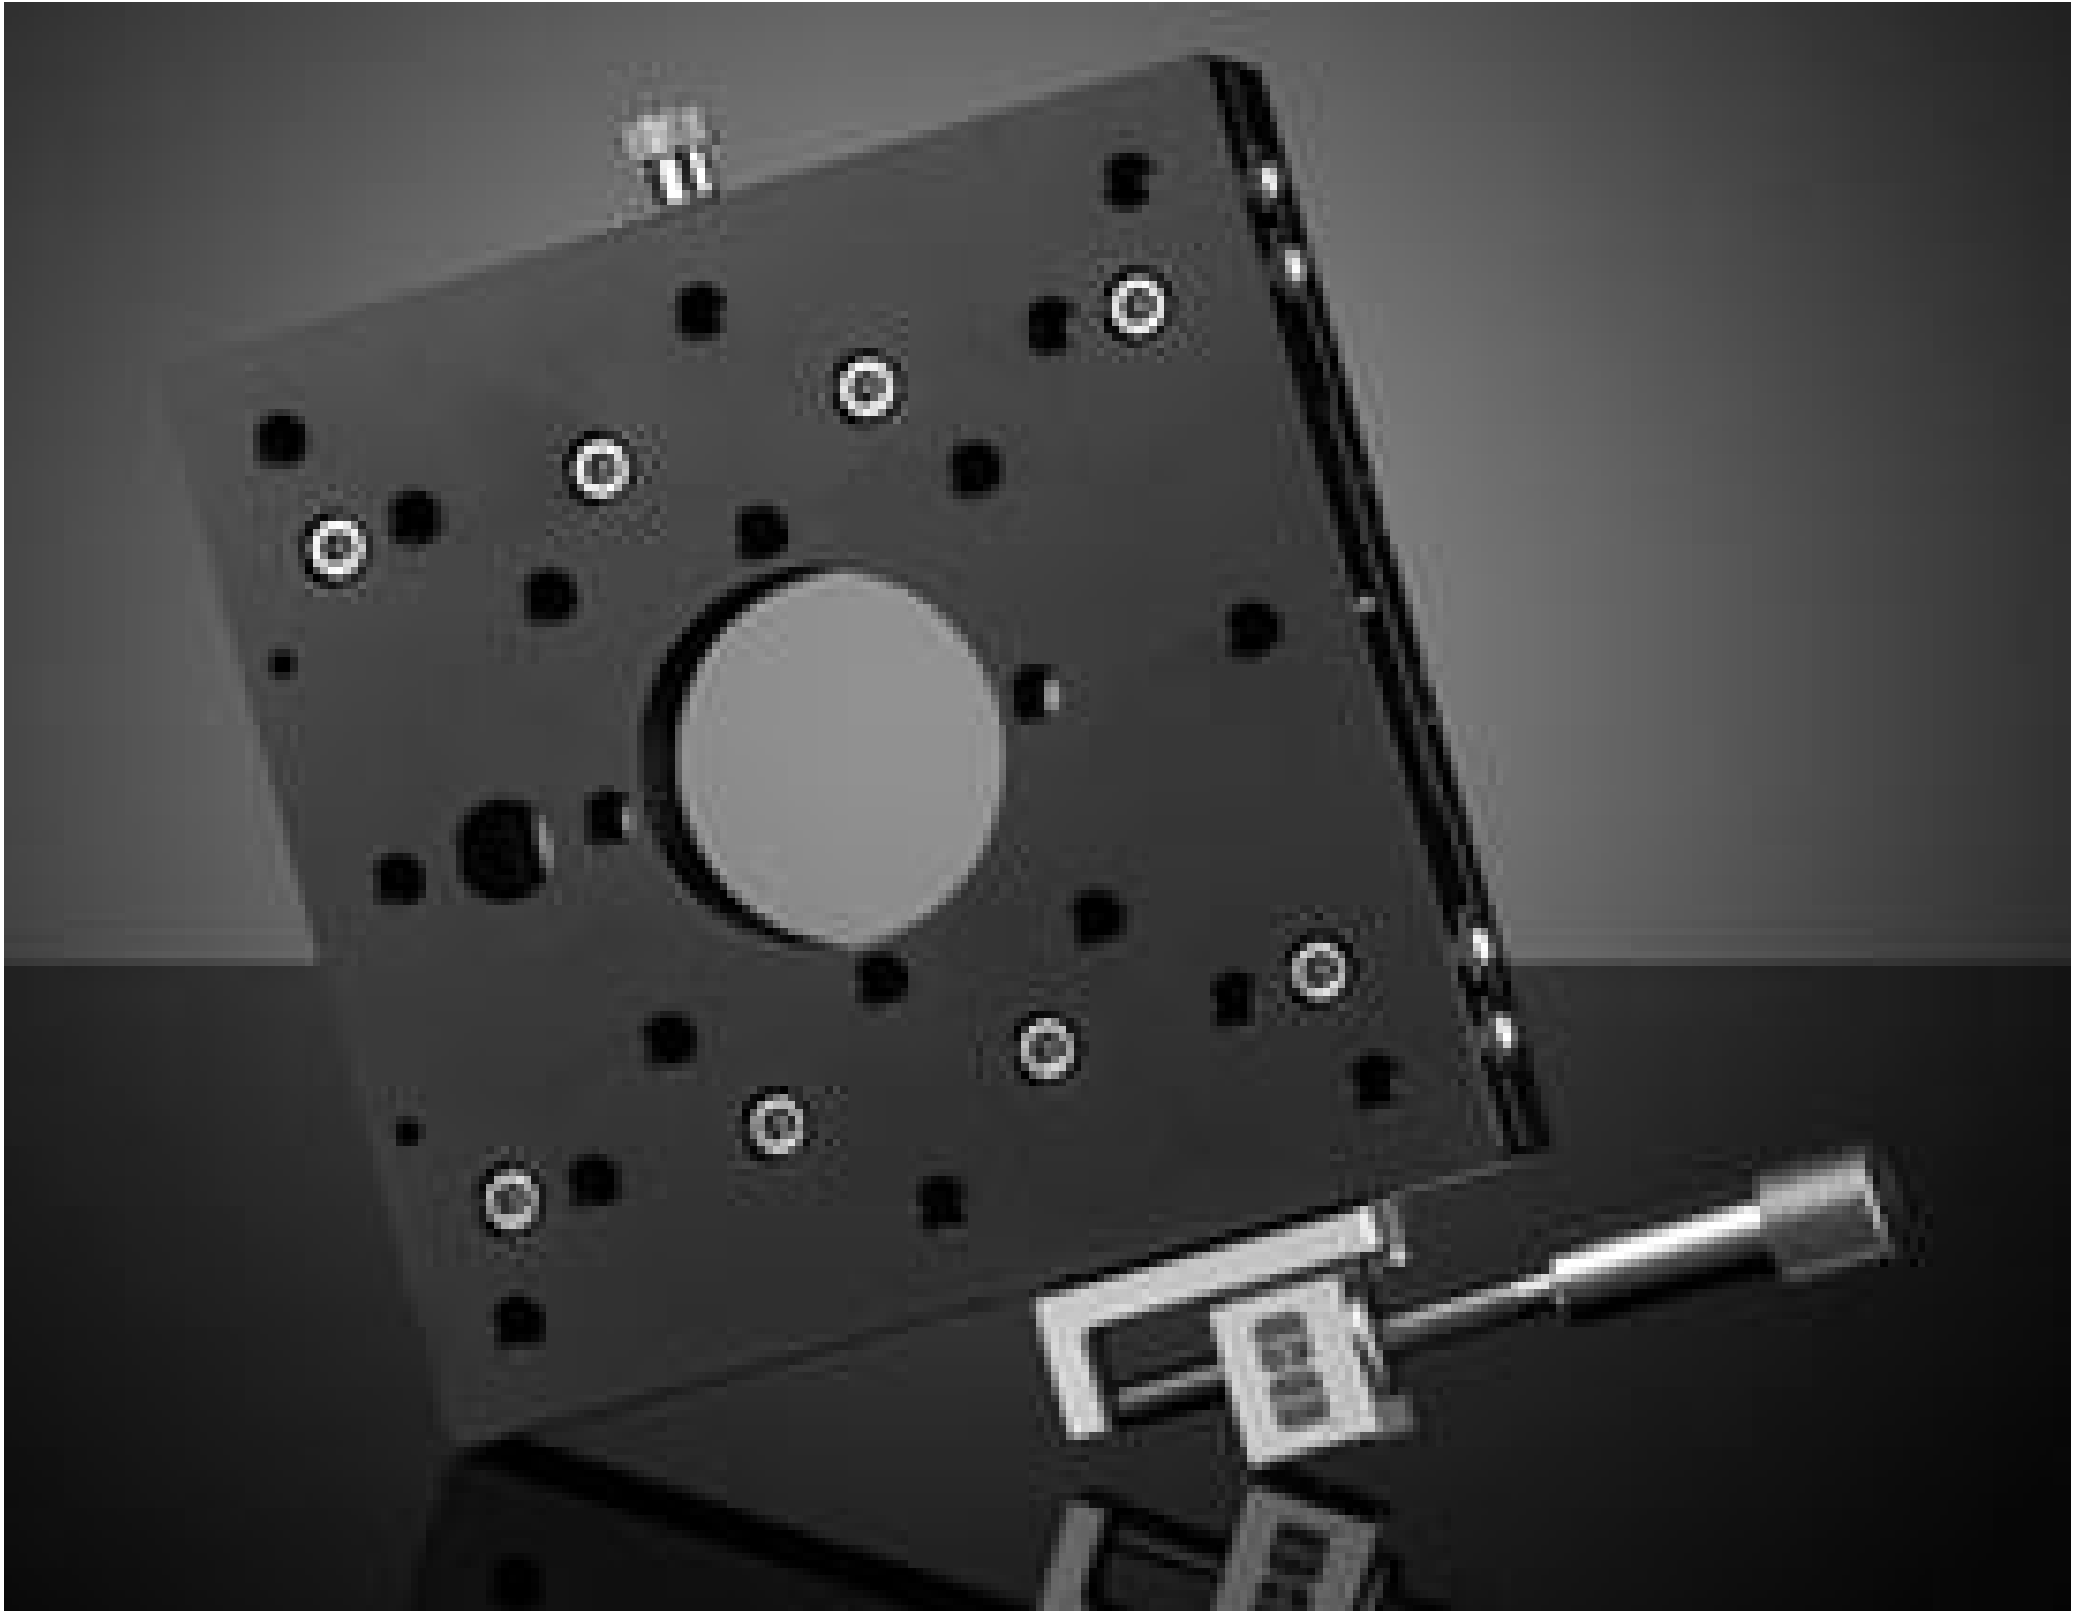

[See all 60 Products in Family](#)

TECHSPEC® 125mm, Side Drive, Thru-Hole, English Stage

Stock #66-465 **8 In Stock**

- 1 + £568.⁰⁰

ADD TO CART

Volume Pricing	
Qty 1-2	£568.00 each
Qty 3+	£495.60 each
Need More?	Request Quote

! Prices shown are exclusive of VAT/local taxes

Product Downloads

General

English **Type:**

Physical & Mechanical Properties

Linear (X) **Type of Movement:**

Crossed Roller Bearing **Guide System:**