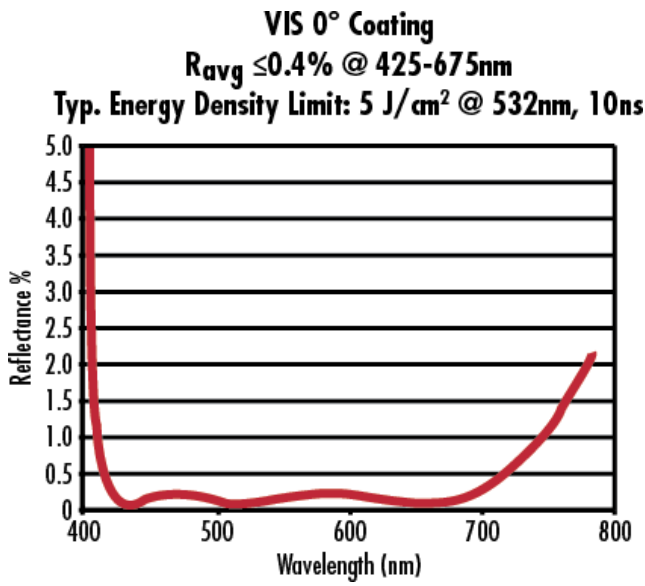

Optical Properties

Coating:	VIS 0° (425-675nm)
Coating Specification:	$R_{avg} \leq 0.4\%$ @ 425 - 675nm
Wavelength Range (nm):	425 - 675

Regulatory Compliance

Certificate of Conformance:
[View](#)

Product Details

- Kits Available for 12.5mm and 25mm Diameter Lenses
- MgF₂, VIS 0°, and VIS-NIR Coating Options
- Compatible with [Tube](#) and [Optical Cage System](#) Mechanics
- Note: Potential change of packaging

TECHSPEC® Achromatic Lens Kits contain our highest quality optics with various effective focal lengths to fit our optics mounts. All lenses feature an Anti-Reflection coating. For complete specifications on each lens within each kit, please refer to the table in the Technical Information tab.

Note: Due to supply chain issues, our kits may be delivered with an alternative packaging solution in place of a wooden box. For any questions, please contact kits@edmundoptics.com.

Technical Information

Lens Specifications			Coating Options		
Effective Focal Length EFL	Back Focal Length BFL	f/#	MgF₂ Coating	VIS 0° Coating	VIS-NIR Coating
14mm	9.92mm	1.1	#45-209	#47-660	#49-321
20mm	16.45mm	1.6	#32-309	#47-661	#49-322
25mm	21.47mm	2.0	#32-311	#47-662	#49-323
30mm	26.12mm	2.4	#32-313	#47-663	#49-324
35mm	32.5mm	2.8	#45-210	#47-664	#49-325
40mm	37.54mm	3.2	#32-315	#47-665	#49-326
45mm	42.52mm	3.6	#45-136	#47-666	#49-327
50mm	47.61mm	4.0	#32-317	#47-667	#49-328
60mm	57.59mm	4.8	#45-137	#47-668	#49-329
75mm	72.35mm	6.0	#32-882	#47-669	#49-330
80mm	78.40mm	6.4	#45-409	#47-670	#49-331
90mm	88.47mm	7.2	#45-410	#47-671	#49-332
100mm	97.92mm	8.0	#45-265	#47-672	#49-333

Lens Specifications			Coating Options		
Effective Focal Length EFL	Back Focal length BFL	f/#	MgF₂ Coating	VIS 0° Coating	VIS-NIR Coating
30.0mm	22.23mm	1.2	#45-211	#47-633	#49-352
35.0mm	27.55mm	1.4	#32-319	#47-634	#49-353
40.0mm	33.26mm	1.6	#32-321	#47-635	#49-354
45.0mm	39.28mm	1.8	#45-212	#47-636	#49-355
50.0mm	43.53mm	2	#32-323	#47-637	#49-356