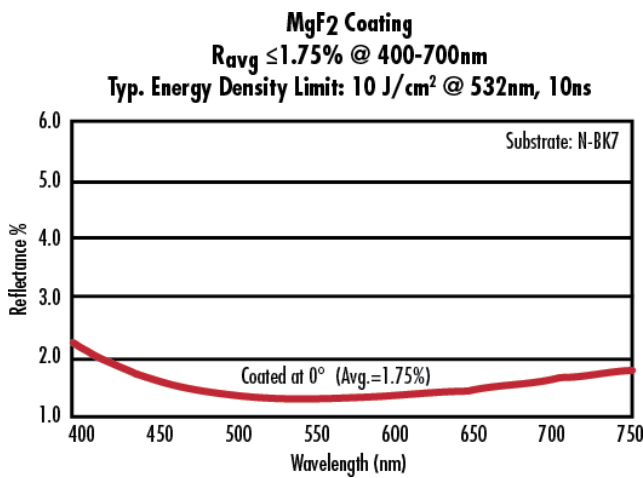

Optical Properties

MgF₂ (400-700nm)	Coating:
R_{avg} ≤ 1.75% @ 400 - 700nm	Coating Specification:
400 - 700	Wavelength Range (nm):

Regulatory Compliance

Compliant	Reach 174:
Compliant	RoHS 2015:
View	Certificate of Conformance:

Product Details

- Kits Available for 12.5mm and 25mm Diameter Lenses
- MgF₂, VIS 0°, and VIS-NIR Coating Options
- Compatible with [Tube](#) and [Optical Cage System](#) Mechanics
- Note: Potential change of packaging

TECHSPEC® Achromatic Lens Kits contain our highest quality optics with various effective focal lengths to fit our optics mounts. All lenses feature an Anti-Reflection coating. For complete specifications on each lens within each kit, please refer to the table in the Technical Information tab.

Note: Due to supply chain issues, our kits may be delivered with an alternative packaging solution in place of a wooden box. For any questions, please contact kits@edmundoptics.com.

Technical Information

Lens Specifications			Coating Options		
Effective Focal Length EFL	Back Focal Length BFL	f#	MgF₂ Coating	VIS 0° Coating	VIS-NIR Coating
14mm	9.92mm	1.1	#45-209	#47-660	#49-321
20mm	16.45mm	1.6	#32-309	#47-661	#49-322
25mm	21.47mm	2.0	#32-311	#47-662	#49-323
30mm	26.12mm	2.4	#32-313	#47-663	#49-324
35mm	32.5mm	2.8	#45-210	#47-664	#49-325
40mm	37.54mm	3.2	#32-315	#47-665	#49-326
45mm	42.52mm	3.6	#45-136	#47-666	#49-327
50mm	47.61mm	4.0	#32-317	#47-667	#49-328
60mm	57.59mm	4.8	#45-137	#47-668	#49-329
75mm	72.35mm	6.0	#32-882	#47-669	#49-330
80mm	78.40mm	6.4	#45-409	#47-670	#49-331
90mm	88.47mm	7.2	#45-410	#47-671	#49-332
100mm	97.92mm	8.0	#45-265	#47-672	#49-333

Lens Specifications			Coating Options		
Effective Focal Length EFL	Back Focal length BFL	f#	MgF₂ Coating	VIS 0° Coating	VIS-NIR Coating
30.0mm	22.23mm	1.2	#45-211	#47-633	#49-352
35.0mm	27.55mm	1.4	#32-319	#47-634	#49-353
40.0mm	33.26mm	1.6	#32-321	#47-635	#49-354
45.0mm	39.28mm	1.8	#45-212	#47-636	#49-355