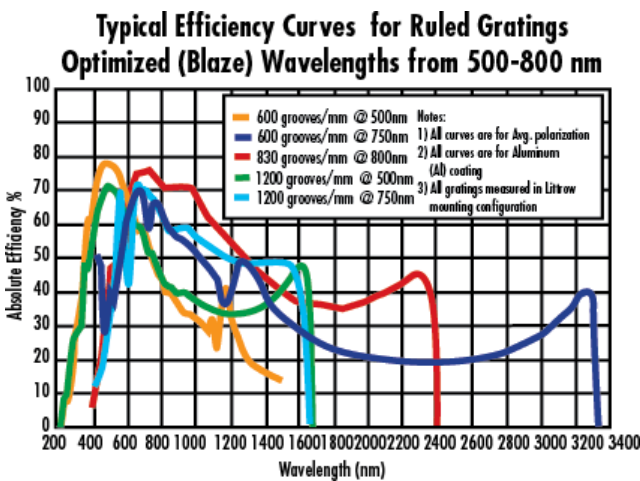

Ruled Grating	Construction:
Parallel to Short Dimension	Direction of Grooves:
25.00	Length (mm):
9.50 ±0.5	Thickness (mm):
25.00	Width (mm):
±0.5	Alignment of Grooves to Edge (°):

Optical Properties

1200	Groove Density (grooves/mm):
700 - 3000	Wavelength Range (nm):
750	Blaze Wavelength (nm):
26.73	Blaze Angle (°):
Bare Gold	Coating:
Float Glass	Substrate: ☐

Regulatory Compliance

Compliant	RoHS 2015:
View	Certificate of Conformance:
Compliant	Reach 247:

Product Details

- Increased Reflection from 700 - 1100nm

Near-IR (NIR) Reflective Gold Gratings are ruled gold-coated versions of our commercial gratings. These gratings provide increased reflection from 700 - 1100nm. This makes them an excellent choice for applications such as fiber optic pulse compression and spectroscopy setups using [silicon detectors](#). Near-IR (NIR) Reflective Gold Gratings feature a float glass substrate and a ruled grating construction. The gratings are available in three sizes, with varying groove densities and blaze wavelengths.

Handling Gratings: Gratings require special handling, making them prone to fingerprints and aerosols. Gratings should only be handled by the edges. Before attempting to clean a grating, please [contact us](#).

Technical Information