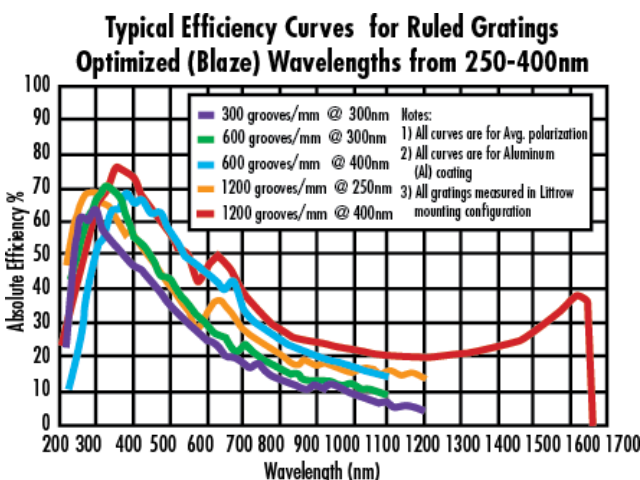

Ruled Grating	Construction:
Parallel to Short Dimension	Direction of Grooves:
25.00	Length (mm):
9.50 ±0.5	Thickness (mm):
25.00	Width (mm):
±0.5	Alignment of Grooves to Edge (°):

Optical Properties

1200	Groove Density (grooves/mm):
700 - 3000	Wavelength Range (nm):
750	Blaze Wavelength (nm):
26.73	Blaze Angle (°):
Bare Gold	Coating:
Float Glass	Substrate: ☐

Regulatory Compliance

Compliant	RoHS 2015:
View	Certificate of Conformance:
Compliant	Reach 247:

Product Details

- Increased Reflection from 700 - 1100nm

Near-IR (NIR) Reflective Gold Gratings are ruled gold-coated versions of our commercial gratings. These gratings provide increased reflection from 700 - 1100nm. This makes them an excellent choice for applications such as fiber optic pulse compression and spectroscopy setups using [silicon detectors](#). Near-IR (NIR) Reflective Gold Gratings feature a float glass substrate and a ruled grating construction. The gratings are available in three sizes, with varying groove densities and blaze wavelengths.

Handling Gratings: Gratings require special handling, making them prone to fingerprints and aerosols. Gratings should only be handled by the edges. Before attempting to clean a grating, please [contact us](#).

Technical Information