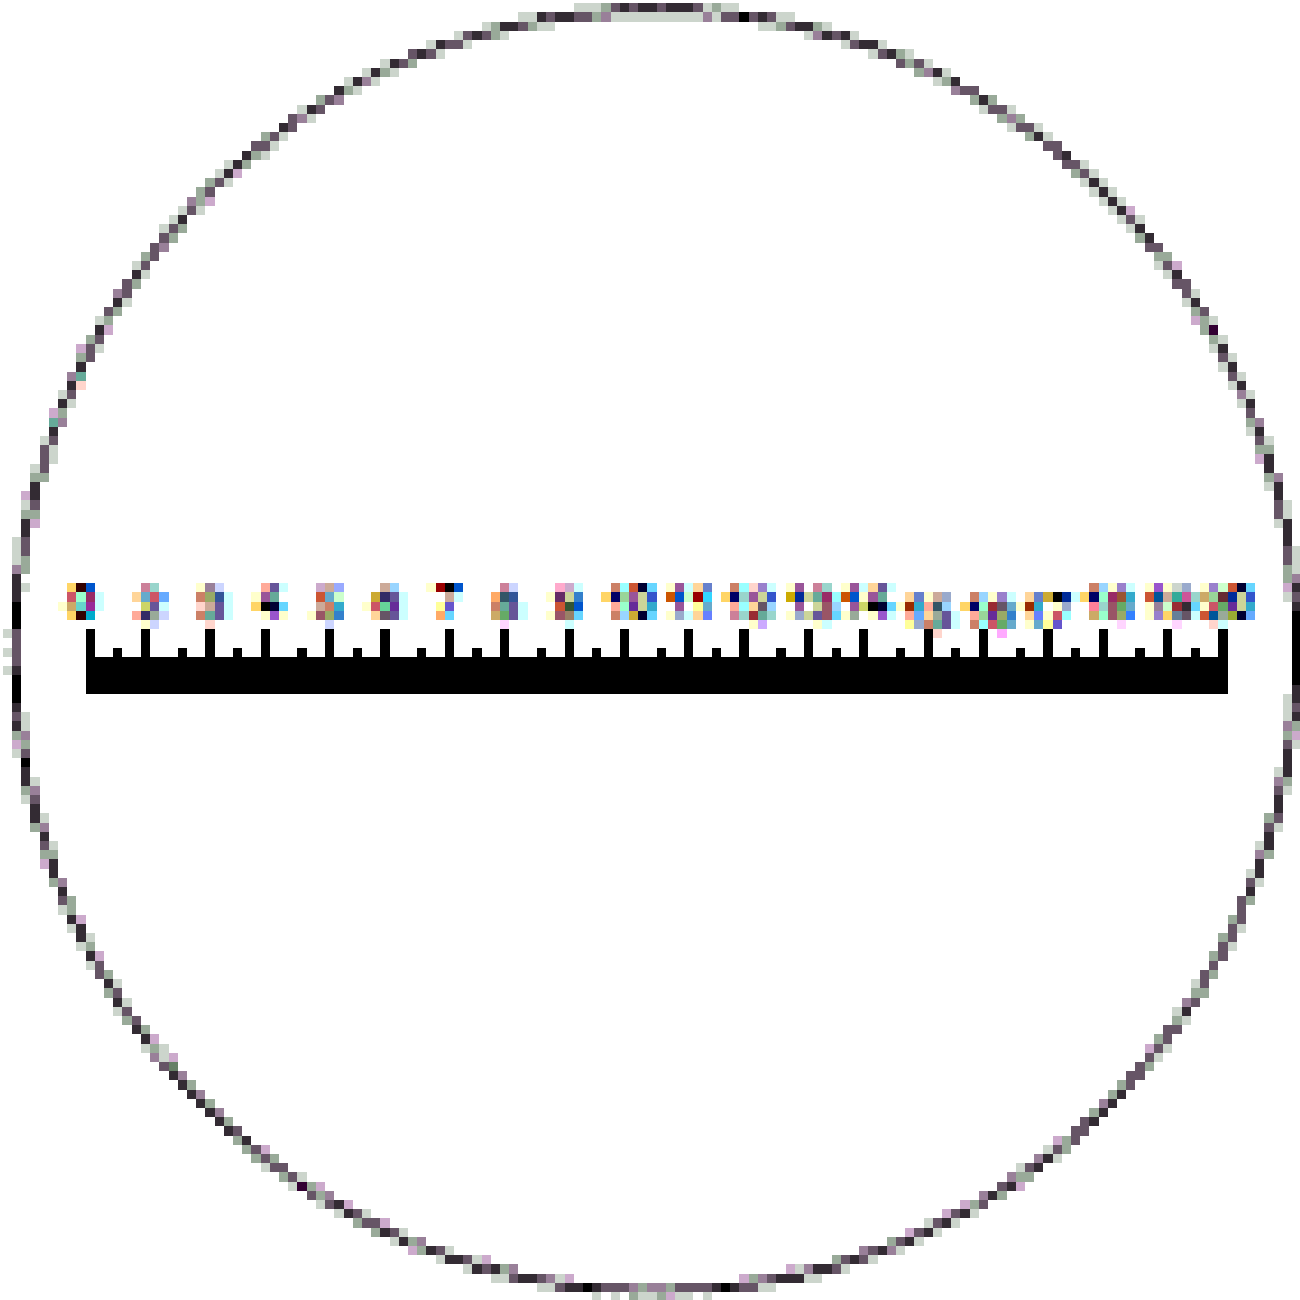

10X Loupe w/ 5 Scales Set

Linear Scale

Stock **#39-098** **3 In Stock**

- 1 + £185⁶⁰

ADD TO CART

Volume Pricing

Qty 1-4	£185.60 each
Qty 5-9	£162.24 each
Qty 10+	£142.72 each
Need More?	Request Quote

Prices shown are exclusive of VAT/local taxes

Product Downloads

Physical & Mechanical Properties

Field of View (inches):

1.00

Diameter of Included Lens (inches):

0.75

Diameter of Compatible Reticle (mm):
35.00

Height (inches):
1.75

Optical Properties

Magnification:
10X

Working Distance (inches):
0.65

Regulatory Compliance

Certificate of Conformance:
[View](#)

Product Details

Loupe with 5 Scales Set

Each set comes with 5 individual reticle scales (26mm diameter for 7X, 35mm diameter for 10X) in a hard-shell vinyl storage case. The 7X or 10X focusing magnifier is a multi-element design with a removable clear acrylic base. Set includes [Linear Scale](#), [Multi-Scale](#), [Counting Grid](#), [Thickness Scale](#), and [Thread Size](#) reticles.

- 7X and 10X Magnifications Available
- Choose from Loupe, Illuminated Loupe and Loupe Sets
- Reticle Included with Each Option

Peak 7X or 10X Measuring Loupes come with a removable glass reticle scale placed in direct contact with the work to be measured for precise comparison. Additional [reticles](#) are also available. All models feature smooth-helicoid twist focus and fully coated achromatic lens systems for color correct flat field viewing. Peak 7X or 10X Measuring Loupes are offered in with a singular loupe, an illuminated loupe, and loupe sets. The included lens features a 0.75" diameter.