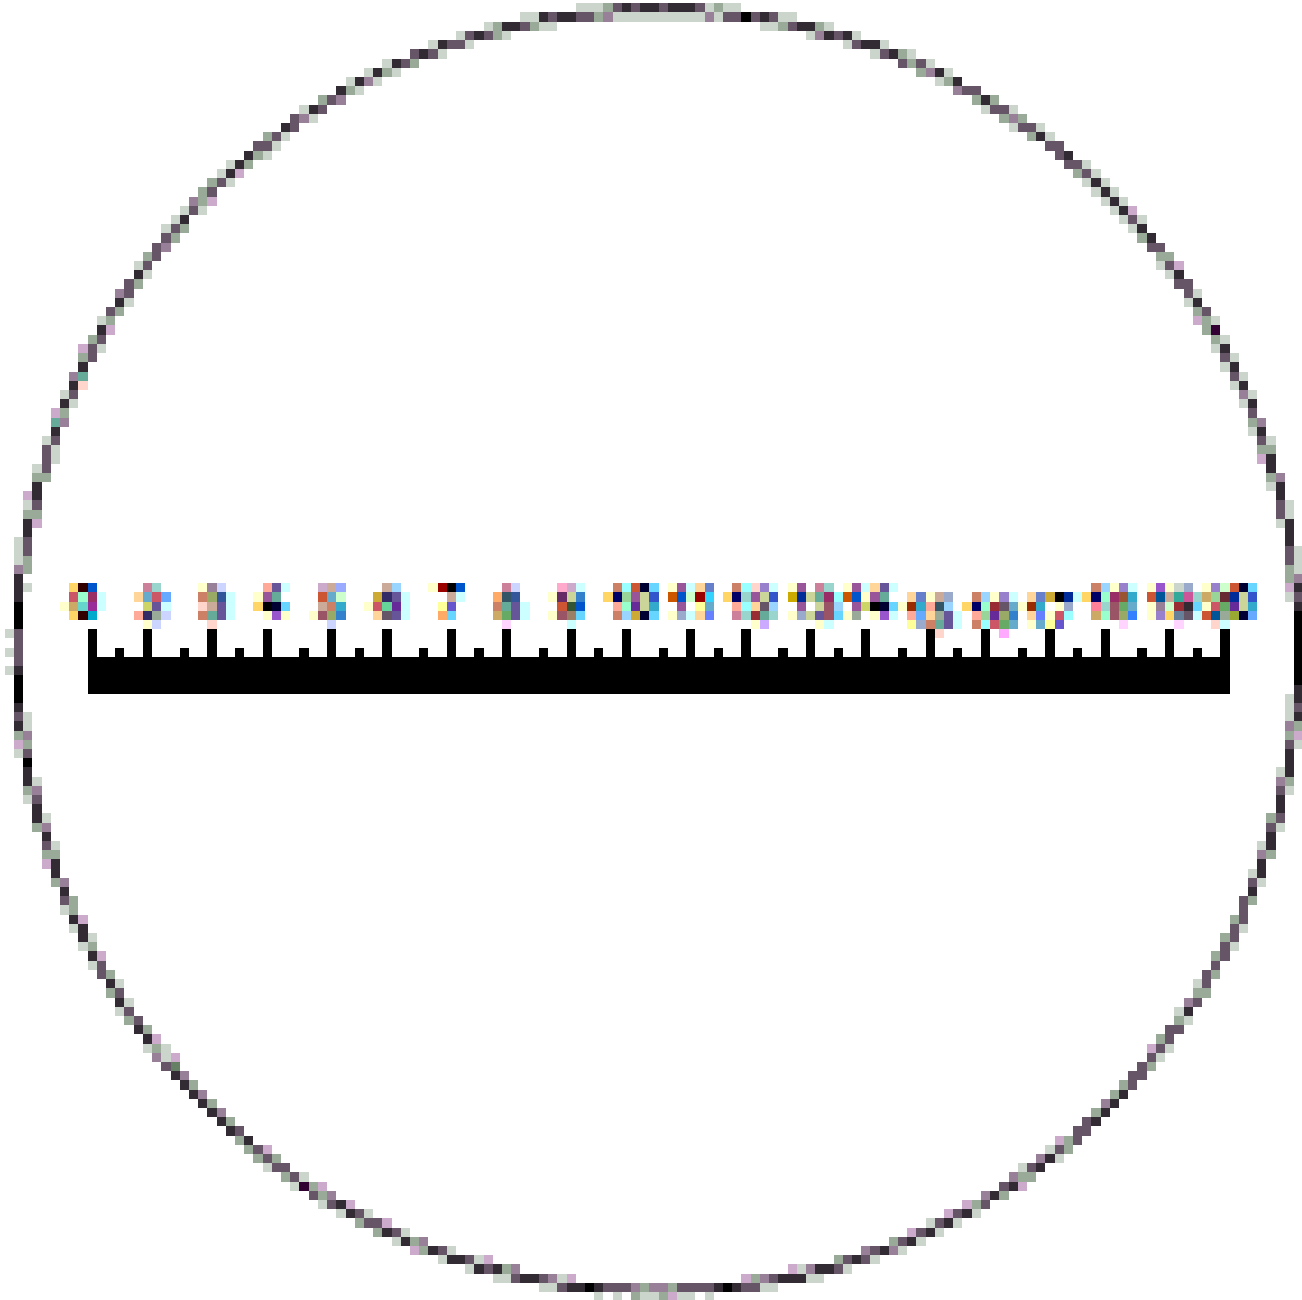

10X Illuminated Loupe w/ Linear Scale

Linear Scale

Stock #39-100 [CONTACT US](#)

⊖ 1 ⊕ £145.⁶⁰

ADD TO CART

Volume Pricing

Qty 1-4	£145.60 each
Qty 5-9	£128.08 each
Qty 10+	£113.44 each
Need More?	Request Quote

Height (inches):
1.75

Optical Properties

Magnification:
10X

Working Distance (inches):
0.65

Regulatory Compliance

Certificate of Conformance:
[View](#)

Product Details

Illuminated Loupe with Scale

This magnifier is built into a fully removable flashlight-type assembly for illumination. Includes a hard-shell vinyl case. Requires two "C" batteries, not included. Unit measures 1-3/8" Dia x 7"L, weighs 3.5 oz 7X includes a 26mm diameter reticle with a scale of 0 - 20mm in 0.1mm increments. 10X includes a 35mm diameter reticle with a scale of 15 - 0 - 15mm in 0.1mm increments.

- 7X and 10X Magnifications Available
- Choose from Loupe, Illuminated Loupe and Loupe Sets
- Reticle Included with Each Option

Peak 7X or 10X Measuring Loupes come with a removable glass reticle scale placed in direct contact with the work to be measured for precise comparison. Additional [reticles](#) are also available. All models feature smooth-helicoid twist focus and fully coated achromatic lens systems for color correct flat field viewing. Peak 7X or 10X Measuring Loupes are offered in with a singular loupe, an illuminated loupe, and loupe sets. The included lens features a 0.75" diameter.