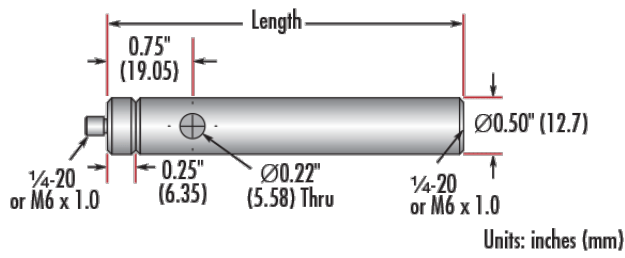

Diameter (inches):

0.5

Threading & Mounting

Male Thread:

8-32

Regulatory Compliance

RoHS 2015:

Compliant

Certificate of Conformance:

[View](#)

REACH 241:

Compliant

Product Details

Adapter #58-982 is included. Additional [thread adapters](#) available separately.

- Male 8-32 or 1/4-20 Stud, Female 1/4-20 Base
- Posts Include Interchangeable Male Stud and Removable Base S.H.S.S.
- Available in Variety of Lengths
- [Metric Versions Also Available](#)

TECHSPEC® English Stainless Steel Mounting Posts include a 1/4" long male thread stud adapter that is easily interchangeable with other adapters to ensure compatibility between these posts and any optical mount. Removing the included adapter reveals female 8-32 threads on the post. Each optical post also has a thru-hole to allow an Allen wrench or other tool to rotate the post easily. Thread values are laser engraved on each post for quick identification and integration. TECHSPEC English Stainless Steel Mounting Posts are offered in a variety of lengths. [Metric Versions are also available for purchase.](#)

Technical Information

#68-230

Stock No.	Description	Qty
#59-751	Steel Post, 1" Length	1
#59-752	Steel Post, 1.5" Length	1
#58-999	Steel Post, 2" Length	2
#59-754	Steel Post, 3" Length	2
#59-000	Steel Post, 4" Length	2
#59-008	Steel Post, 6" Length	1
#59-009	Steel Post, 8" Length	1

#68-229

Stock No.	Description	Qty
#58-960	Steel Post, 1" Length	1
#58-961	Steel Post, 1.5" Length	1
#58-962	Steel Post, 2" Length	2
#58-964	Steel Post, 3" Length	2
#58-965	Steel Post, 4" Length	2
#58-966	Steel Post, 6" Length	1
#58-967	Steel Post, 8" Length	1