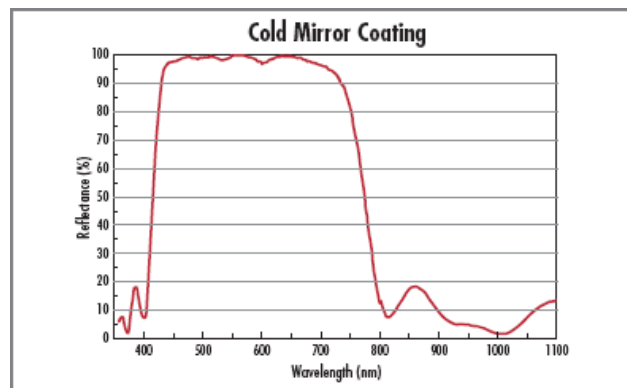

Metal

Coating:

Cold Mirror, 0°

Substrate: ☐

BOROFLOAT®

Distance to Focal Point f₁ (mm):

22

Distance to Focal Point f₂ (mm):

145

Regulatory Compliance

Certificate of Conformance:

[View](#)

Product Details

- Precision Polished Substrate
- Protected Aluminum and Cold Mirror Coating Options
- Ideal for Solar and Condensing Applications
- [Precision Parabolic Reflectors](#) Also Available

Precision Ellipsoidal Reflectors are ideal for simplifying system design and integration. By having two focal points, ellipsoidal mirrors eliminate the need for multiple focusing components within an assembly. When a light source is placed at the first focal point, the source will refocus at the second focal point. Precision Ellipsoidal Reflectors are available with two mirror coating options. The protected aluminum coating features broadband high reflection through the visible and IR spectra. The cold mirror coating reflects visible light while transmitting NIR, making it ideal for cold condensing applications.

Precision Ellipsoidal Reflectors are precision polished, yielding exact aspheric profiles. These mirrors offer improved thermal stability and superior focusing efficiency versus commercially available press-molded reflectors. Typical applications include use as steppers for PCB, LCD, or PDP production, solar simulators, fiber optic illuminators, and projectors.

Technical Information

Diameter	x	y	Hole Size d	Height H	A	B	Stock No.
64mm	11mm	78mm	18mm	44mm	31mm	36mm	#90-968
							#90-973
86mm	14mm	134mm	20mm	48mm	32mm	88mm	#68-797
							#68-800
105mm	22mm	145mm	27mm	42mm	20mm	103mm	#90-969
							#90-974
115mm	17mm	272mm	26mm	54mm	36mm	219mm	#68-798
							#68-801
128mm	18mm	288mm	31mm	67mm	50mm	220mm	#90-970
150mm	22.5mm	360mm	40mm	70mm	48mm	290mm	#90-971
							#68-802
220mm	40mm	440mm	60mm	90mm	53mm	347mm	#68-799
							#68-803
300mm	45mm	800mm	80mm	147mm	108mm	647mm	#90-972