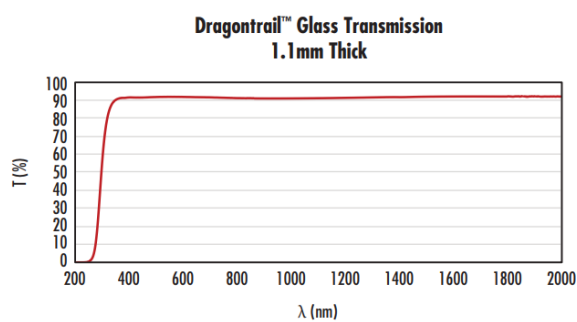

100.00 x 100.00 **Dimensions (mm):**

1.10 Nominal **Thickness (mm):**

100.00 **Length (mm):**

100.00 **Width (mm):**

Protective as needed **Bevel:**

90 **Clear Aperture (%):**

Fine Ground **Edges:**

0.23 **Poisson's Ratio:**

74 **Young's Modulus (GPa):**

Optical Properties

Uncoated **Coating:**

[Dragontrail™](#) **Substrate:** ☐

1.51 **Index of Refraction (n_d):**

80-50 **Surface Quality:**

350 - 2000 **Wavelength Range (nm):**

Material Properties

2.48 **Density (g/cm³):**

9.8 **Coefficient of Thermal Expansion CTE (10⁻⁶/°C):**

Regulatory Compliance

[Compliant](#) **RoHS 2015:**

[View](#) **Certificate of Conformance:**

[Compliant](#) **Reach 247:**

Product Details

- Chemically Strengthened Thin Glass
- Highly Resistant to Surface Scratches
- Ideal for Electronic Displays
- [TECHSPEC® Gorilla® Glass Windows](#) Also Available

Dragontrail™ Chemically Strengthened Windows provide hardened substrates with superior strength, scratch resistance and surface quality. These thin, damage resistant windows feature a Vickers hardness of 673, making them 6x stronger than soda lime float substrates. Dragontrail™ Chemically Strengthened Windows are widely used as protective cover glass for high-end touch screen displays and analytical devices. Dragontrail's structural strength and excellent transmittance (90%) from 350 – 900nm enable many customizations including thinner profiles and custom coatings for OEM consumer and industrial applications.

Technical Information