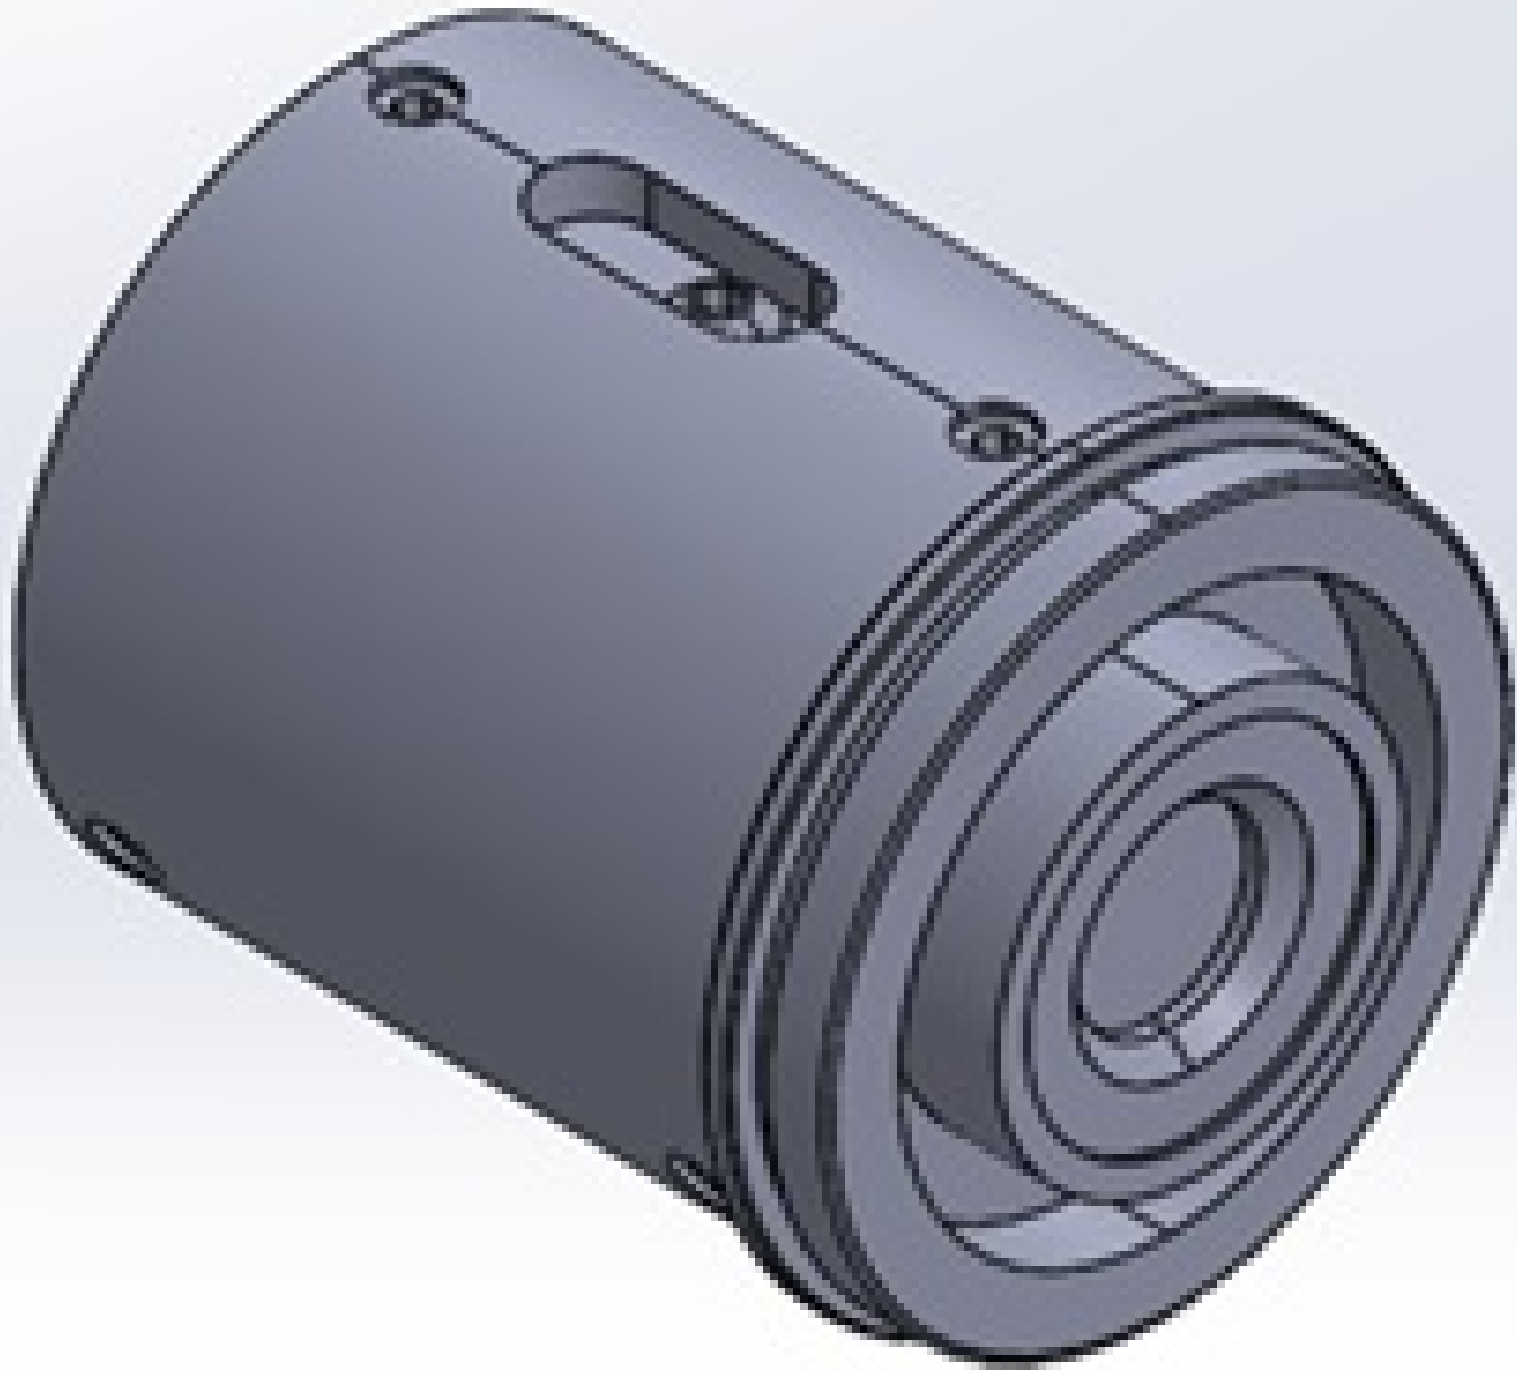

0.8X Mini-Camera Tube

Stock #89-872 [CONTACT US](#)

⊖ 1 ⊕ £728⁰⁰

ADD TO CART

Volume Pricing

Qty 1+	£728.00 each
Need More?	Request Quote

ⓘ Prices shown are exclusive of VAT/local taxes

Product Downloads

General

Camera Tube (One Required) **Note:**

Modular High Magnification Zoom Lens **Type:**

0.8X Mini-Camera Tube **Title:**

Optical Properties

0.8X **Magnification:**

Regulatory Compliance

Compliant

7X and 12.5X High Precision Zoom Lenses are modular lens systems that consist of a camera mount, camera tube, core module, lower function module, and lower lens. Added versatility is achieved by swapping out modules to change magnification, field of view, or the optical pathway. 7X and 12.5X High Precision Zoom Lenses are compatible with M26 x36 TPI Mitutoyo-style objectives and with camera sensor coverages and mounts ranging from C-Mount to F-Mount and to 35mm DSLR cameras. 50/50 and 90° cubes are available to introduce right angle turns or to support multiple imaging paths. A motor controller for multi-axis zoom and focus functionality is also available and can be connected to USB, Ethernet, or RS-232/422/285 ports.