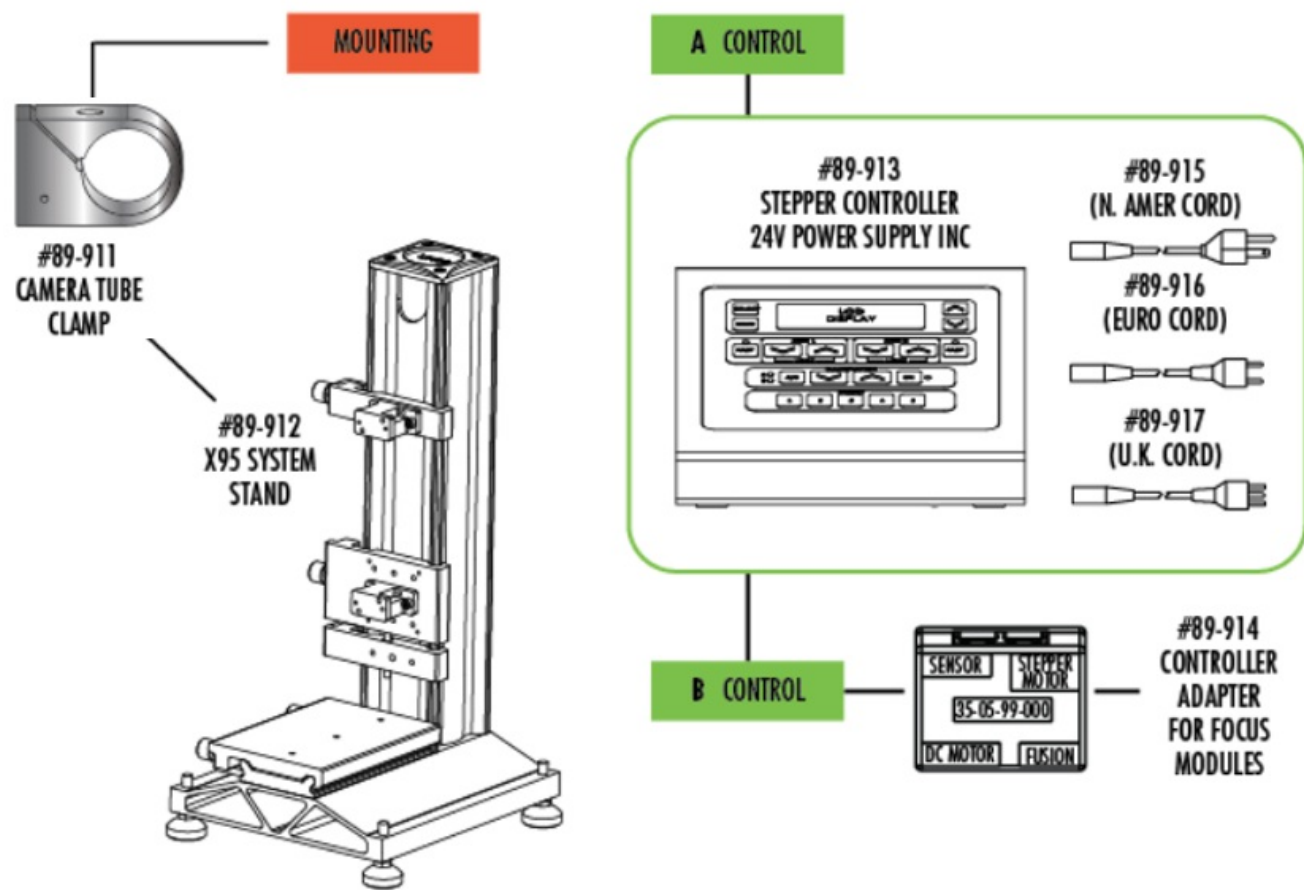

#89-910 In-Line Mount

#89-908 25.4mm Filter Holder

#89-884 Aperture Set

#89-909 Adjustable Iris

ACCESSORIES

NOTE: Not Every Combination Will Present Desired Results

Technical Information

Specifications													
Lower Lens:		0.4X Lower Lens				1.0X Lower Lens				4.0X Lower Lens			
Working Distance:		490mm				190mm				32mm			
Zoom Modules:		7X Zoom		12.5X Zoom		7X Zoom		12.5X Zoom		7X Zoom		12.5X Zoom	
Max Coax. FOV Dia.:		Not Recommended		Not Recommended		Not Recommended		20mm		9.4mm		9.9mm	
Range:		Low Mag	High Mag	Low Mag	High Mag	Low Mag	High Mag	Low Mag	High Mag	Low Mag	High Mag	Low Mag	High Mag
0.4X Camera Tube	NA	0.0047	0.016	0.0036	0.019	0.012	0.039	0.009	0.048	0.047	0.16	0.036	0.19
	Res (lp/mm)	14	47	11	58	35	116	27	144	142	435	108	576
	PMAG	0.067X	0.46X	0.045X	0.55X	0.17X	1.2X	0.11X	1.4X	0.67X	4.6X	0.45X	5.5X
	DOF (mm)	25	2.4	44	1.5	4.1	0.38	7	0.25	0.25	0.024	0.44	0.015
	Hor. FOV 1/3" (mm)	71	10	107	8.7	29	4.1	43	3.5	7.1	1	11	0.87
	Hor. FOV 1/2" (mm)	95	14	143	12	38	5.5	57	4.6	10	1.4	14	1.2
	Hor. FOV 2/3" (mm)	131	19	196	16	52	7.6	79	6.4	13	1.9	20	1.6
1.0X Camera Tube	NA	0.0047	0.016	0.0036	0.019	0.012	0.039	0.009	0.048	0.047	0.16	0.036	0.19
	Res (lp/mm)	14	47	11	58	35	116	27	144	142	465	108	576
	PMAG	0.17X	1.2X	0.11X	1.4X	0.42X	2.9X	0.28X	3.5X	1.7X	12X	1.1X	14X
	DOF (mm)	25	2.4	44	1.5	4.1	0.38	7	0.25	0.25	0.024	0.44	0.015
	Hor. FOV 1/3" (mm)	29	4.1	43	3.5	11	1.7	17	1.4	2.9	0.41	4.3	0.35
	Hor. FOV 1/2" (mm)	38	5.5	57	4.6	15	2.2	23	1.9	3.8	0.55	5.7	0.46
	Hor. FOV 2/3" (mm)	52	7.6	79	6.4	21	3.0	31	2.6	5.2	0.76	7.9	0.64
3.0X Mini Camera Tube	NA	0.0047	0.016	0.0036	0.019	0.012	0.039	0.009	0.048	0.047	0.16	0.036	0.19
	Res (lp/mm)	14	47	11	58	35	116	27	144	142	465	108	576
	PMAG	0.50X	3.5X	0.34X	4.1X	1.3X	8.7X	0.84X	10X	5.0X	35X	3.4X	41X
	DOF (mm)	25	2.4	44	1.5	4.1	0.38	7	0.25	0.25	0.024	0.44	0.015
	Hor. FOV 1" (mm)	25	3.7	38	3.1	10	1.5	15	1.2	2.5	0.37	3.8	0.31
	Hor. FOV 4/3" (mm)	36	5.2	54	4.3	14	2.1	21	1.7	3.6	0.52	5.4	0.43
	Hor. FOV 35mm (mm)	71	10	107	8.7	29	4.1	43	3.5	7.1	1	11	0.87