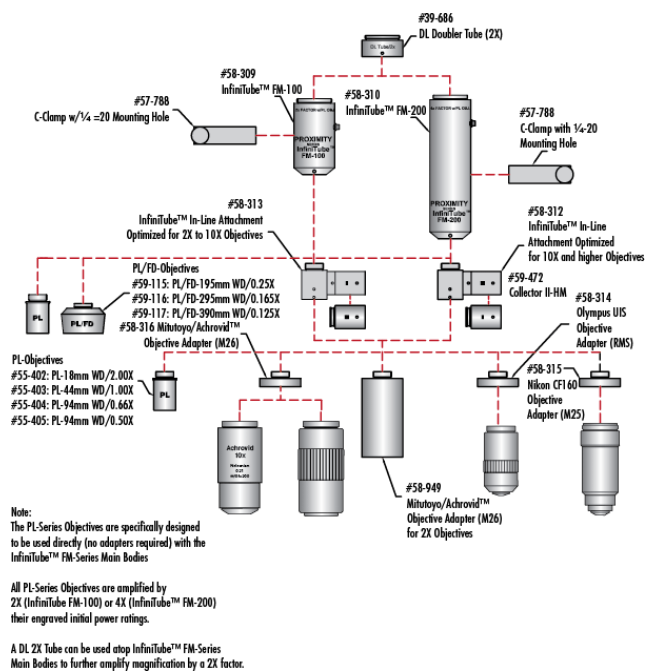

68.00 Working Distance (mm):

Sensor

2/3" Maximum Sensor Format:

Regulatory Compliance

Compliant RoHS 2015:

Compliant Reach 224:

View Certificate of Conformance:

Product Details

- Direct to Video C-Mount for 2/3" and Smaller Sensor Cameras
- Internal Focusing

InfiniTube™ FM Systems are used to mount infinite-conjugate objectives to C-mount cameras, yielding magnifications not possible with ordinary video lenses, such as 50X magnification. The InfiniTube™ system can be configured in a variety of fashions. It can be utilized alone (InfiniTube™ #58-310 or #58-309) for applications where illumination is provided from another source such as a backlight or directional illumination. The InfiniTube™ FM Systems can also be configured for in-line illumination with attachments. The first in-line attachment (#58-313) has been designed for high performance with objectives having a magnification of 10X or below and is not suggested for use with higher magnification objectives. The second in-line attachment (#58-312) has been designed to work with increased efficiency when used with magnifications of 10X or higher, but can be utilized with all magnifications. All in-line attachments accept our [Fiber Optic Light Guides](#) with a 0.312" tip diameter.

Note: Standard system for 2/3" sensors still available.

Technical Information

System Includes	Stock No.
InfiniTube In-Line Assembly Unit	#58-311
Hitachi KP-D20B Camera	#55-837
15.1" Diagonal LCD Monitor (US version only)	#56-522
Y-C Cable (6 ft.)	#39-255
Mitutoyo/Achrovid™ Objective Adapter	#58-316
M-150 Fiber Optic Illuminator	#55-718
Fiber Optic Light Guide (48" L)	#39-367
Fiber Optic Adapter	#38-944
Standard Boom Stand	#54-120
Rack & Pinion Mounting Plate	#54-123
C-Clamp with 1/4-20 Mounting Hole	#57-788