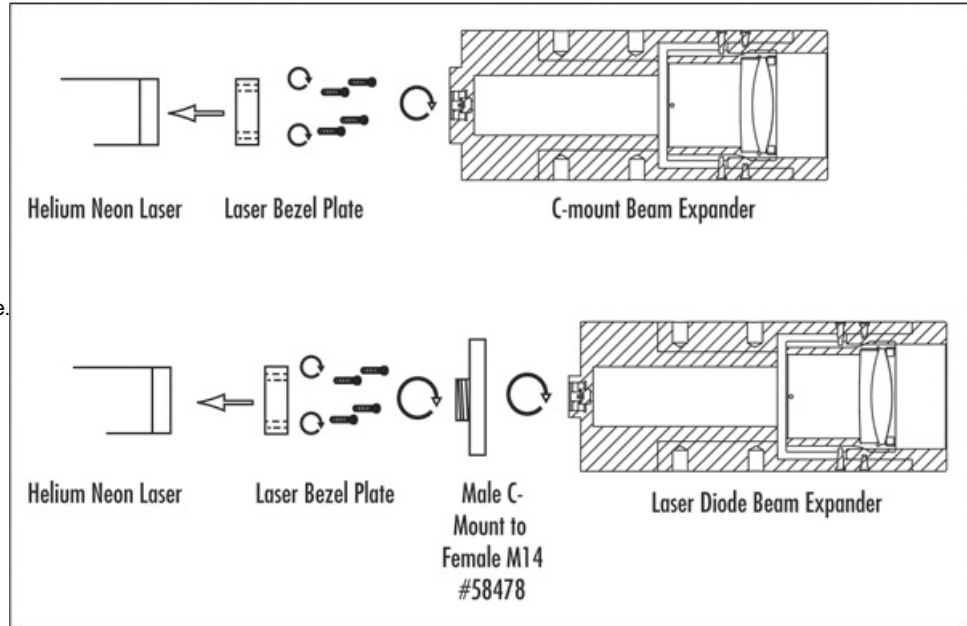

Technical Information

Beam Expander Mounting Configurations Click on an item below to be brought to that item's product page.