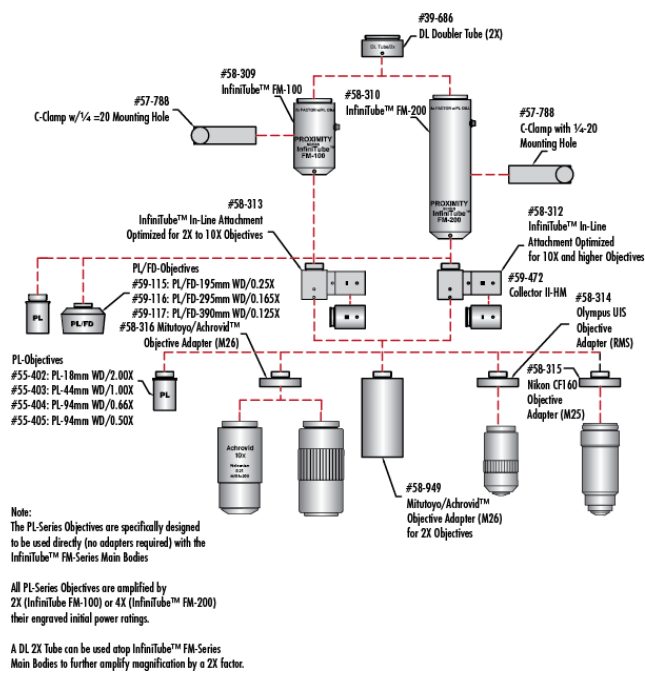

Sensor

2/3" Maximum Sensor Format:

Regulatory Compliance

Compliant RoHS 2015:

Compliant Reach 224:

View Certificate of Conformance:

Product Details

- Direct to Video C-Mount for 2/3" and Smaller Sensor Cameras
- Internal Focusing

InfiniTube™ FM Systems are used to mount infinite-conjugate objectives to C-mount cameras, yielding magnifications not possible with ordinary video lenses, such as 50X magnification. The InfiniTube™ system can be configured in a variety of fashions. It can be utilized alone (InfiniTube™ #58-310 or #58-309) for applications where illumination is provided from another source such as a backlight or directional illumination. The InfiniTube™ FM Systems can also be configured for in-line illumination with attachments. The first in-line attachment (#58-313) has been designed for high performance with objectives having a magnification of 10X or below and is not suggested for use with higher magnification objectives. The second in-line attachment (#58-312) has been designed to work with increased efficiency when used with magnifications of 10X or higher, but can be utilized with all magnifications. All in-line attachments accept our [Fiber Optic Light Guides](#) with a 0.312" tip diameter.

Note: Standard system for 2/3" sensors still available.

Technical Information

System Includes	Stock No.
InfiniTube In-Line Assembly Unit	#58-311
Hitachi KP-D20B Camera	#55-837
15.1" Diagonal LCD Monitor (US version only)	#56-522
Y-C Cable (6 ft.)	#39-255
Mitutoyo/Achrovid™ Objective Adapter	#58-316
M-150 Fiber Optic Illuminator	#55-718
Fiber Optic Light Guide (48" L)	#39-367
Fiber Optic Adapter	#38-944
Standard Boom Stand	#54-120
Rack & Pinion Mounting Plate	#54-123
C-Clamp with 1/4-20 Mounting Hole	#57-788