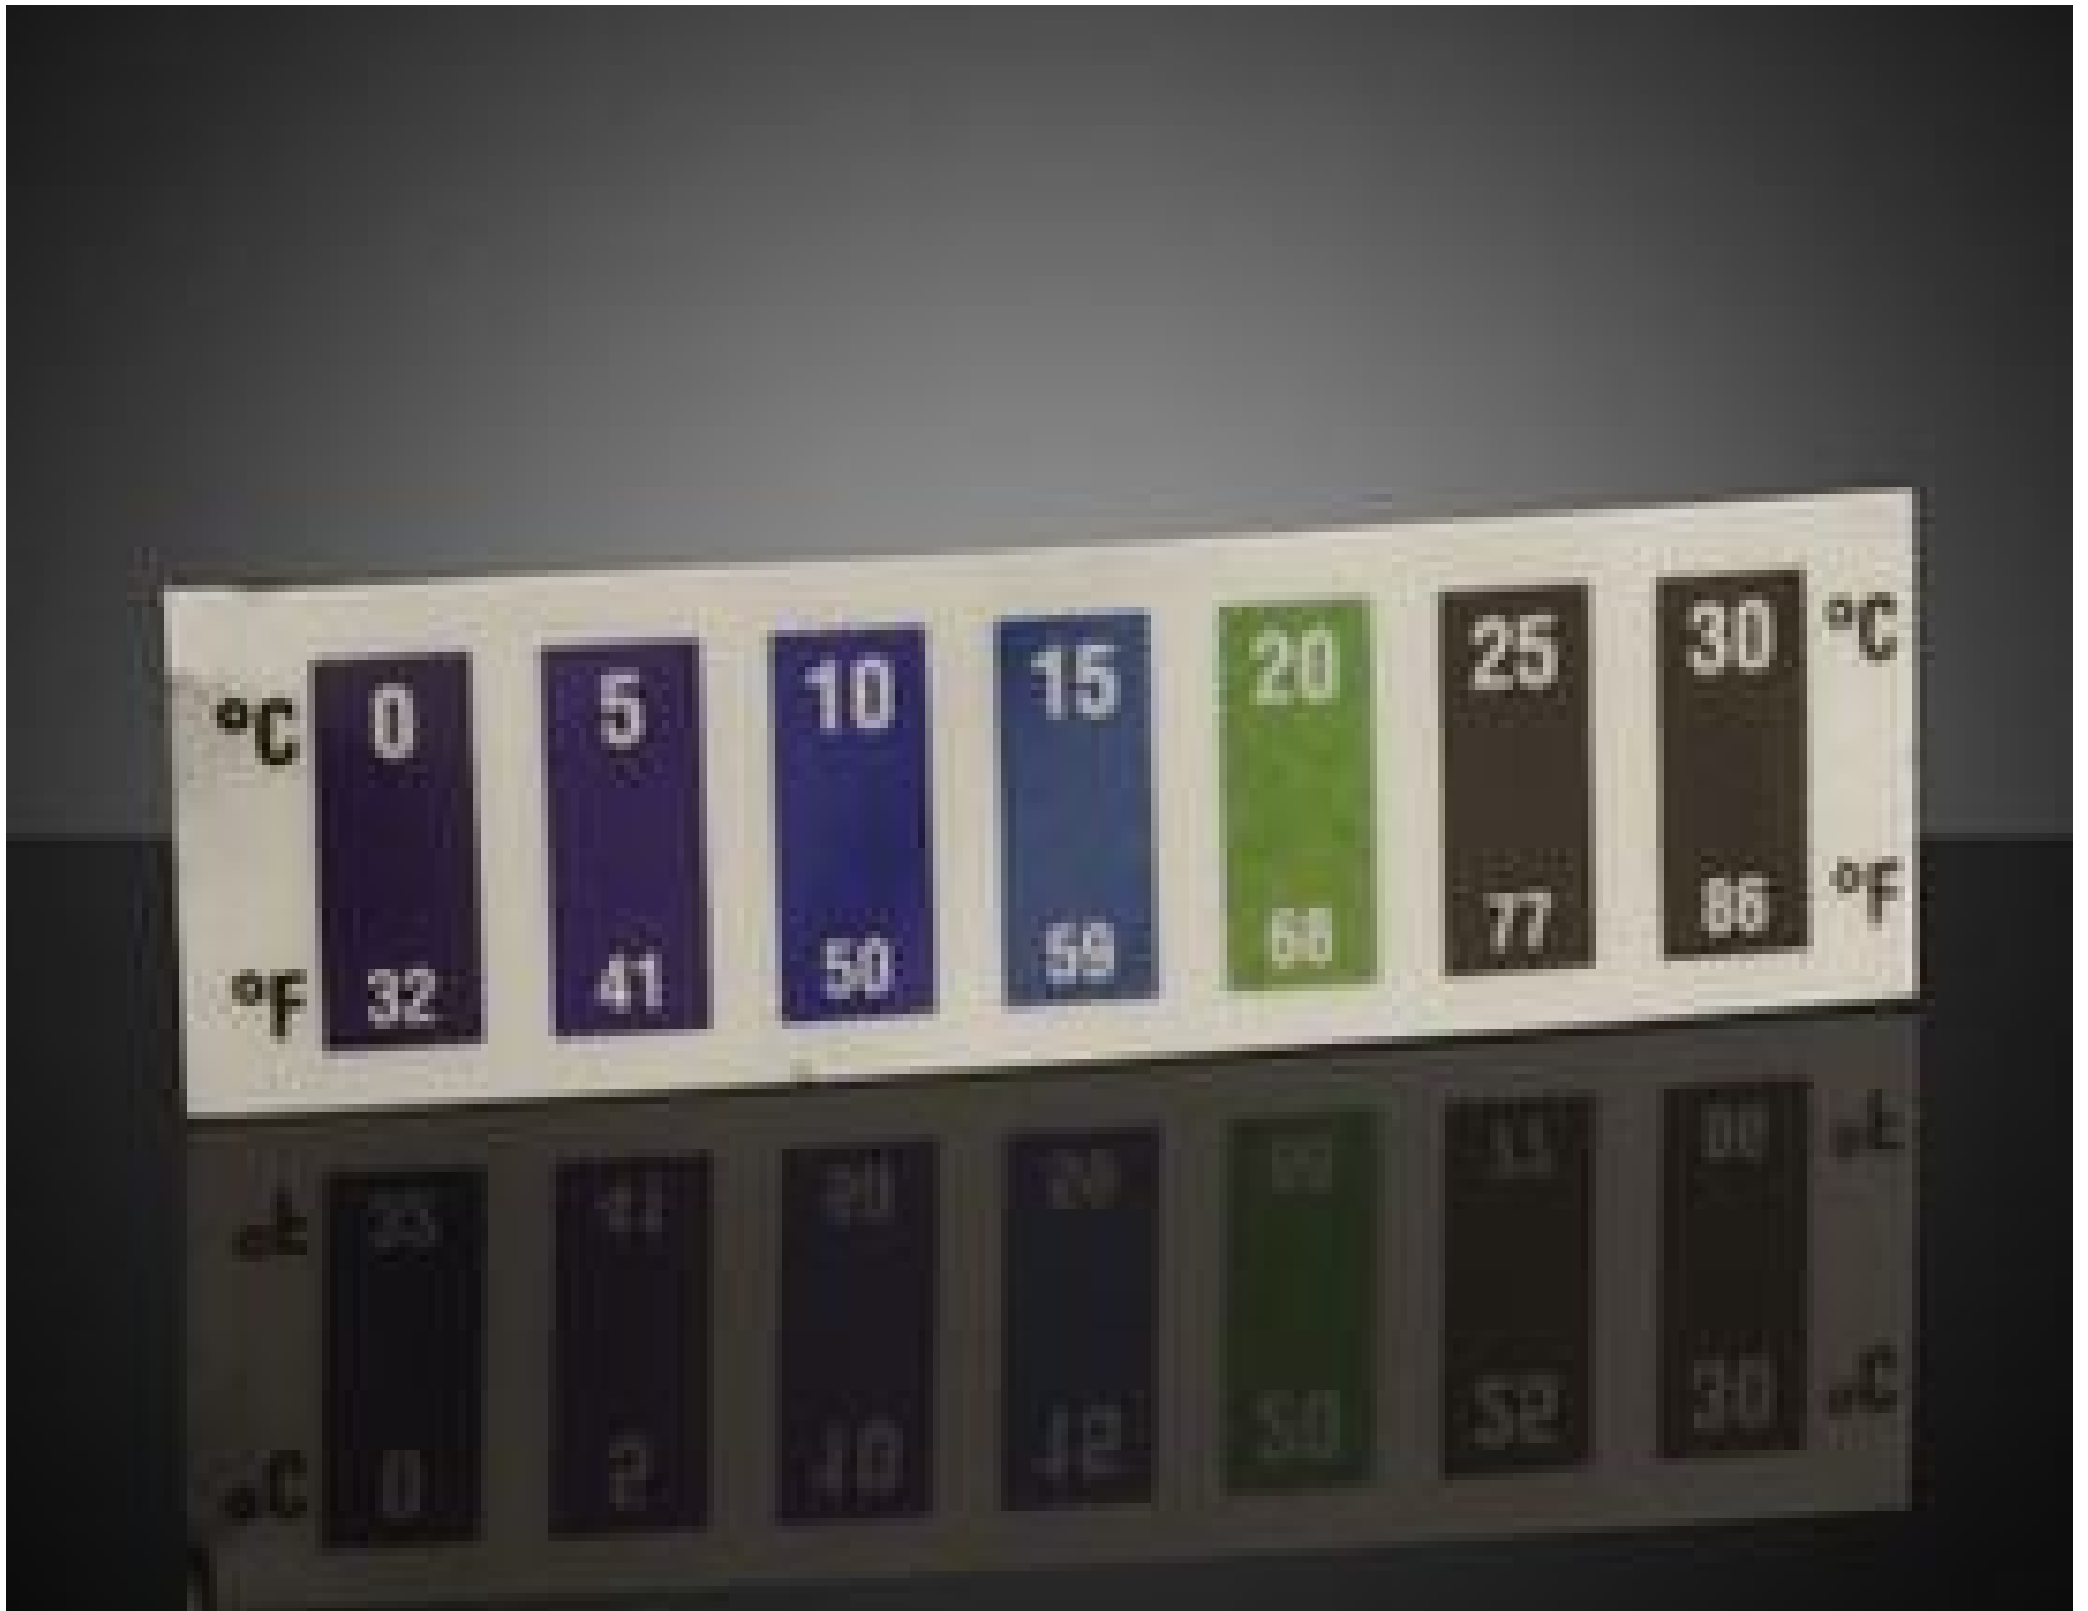

0 - 30°C Temp Range, Liquid Crystal Thermometers (10/Pack)

0 - 30°C Temp Range, Liquid Crystal Thermometers (10/Pack)

Stock #16-783 **1 In Stock**

⊖ 1 ⊕ £20.00

ADD TO CART

Volume Pricing

Qty 1-4	£20.00 each
Qty 5-9	£18.00 each
Need More?	Request Quote

Regulatory Compliance

RoHS 2015:
[Compliant](#)

Certificate of Conformance:
[View](#)

Reach 247:
[Compliant](#)

Product Details

- Reversible Color Change Thermometers
- Instant Response and Continuous Readout
- 30 Celsius Degrees Ranges between 0 to 120°C

Liquid Crystal Thermometers are self-adhesive temperature indicators with instant response that provide a continuous readout of temperature. These thermometers are divided into 7 elements, each corresponding to a 5 Celsius degrees increment of their specified temperature range. Each element changes in sequence of orange to yellow (below specified temperature), green (at specified temperature), and blue (above specified temperature). Liquid Crystal Thermometers are available with 30 Celsius degrees temperature ranges between 0 to 120°C and are ideal for drying, curing, process control, or general temperature monitoring applications. These thermometers are reversible and will change color in opposite order (blue, green, yellow, orange) as temperature decreases.

Technical Information

Liquid Crystal Thermometers are calibrated to turn green when the listed temperature is achieved. If green is not visible, the temperature will be midway between the elements that are blue and orange. Elements turn blue when they surpass their listed temperature and orange when they are just below their listed temperature.