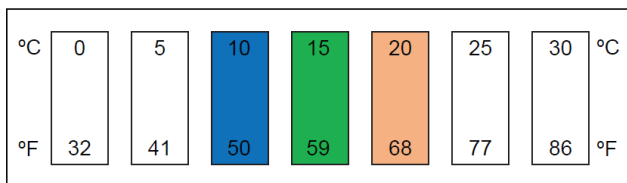

Regulatory Compliance

RoHS 2015:
[Compliant](#)

Certificate of Conformance:
[View](#)

Reach 247:
[Compliant](#)

Product Details

- Reversible Color Change Thermometers
- Instant Response and Continuous Readout
- 30 Celsius Degrees Ranges between 0 to 120°C

Liquid Crystal Thermometers are self-adhesive temperature indicators with instant response that provide a continuous readout of temperature. These thermometers are divided into 7 elements, each corresponding to a 5 Celsius degrees increment of their specified temperature range. Each element changes in sequence of orange to yellow (below specified temperature), green (at specified temperature), and blue (above specified temperature). Liquid Crystal Thermometers are available with 30 Celsius degrees temperature ranges between 0 to 120°C and are ideal for drying, curing, process control, or general temperature monitoring applications. These thermometers are reversible and will change color in opposite order (blue, green, yellow, orange) as temperature decreases.

Technical Information