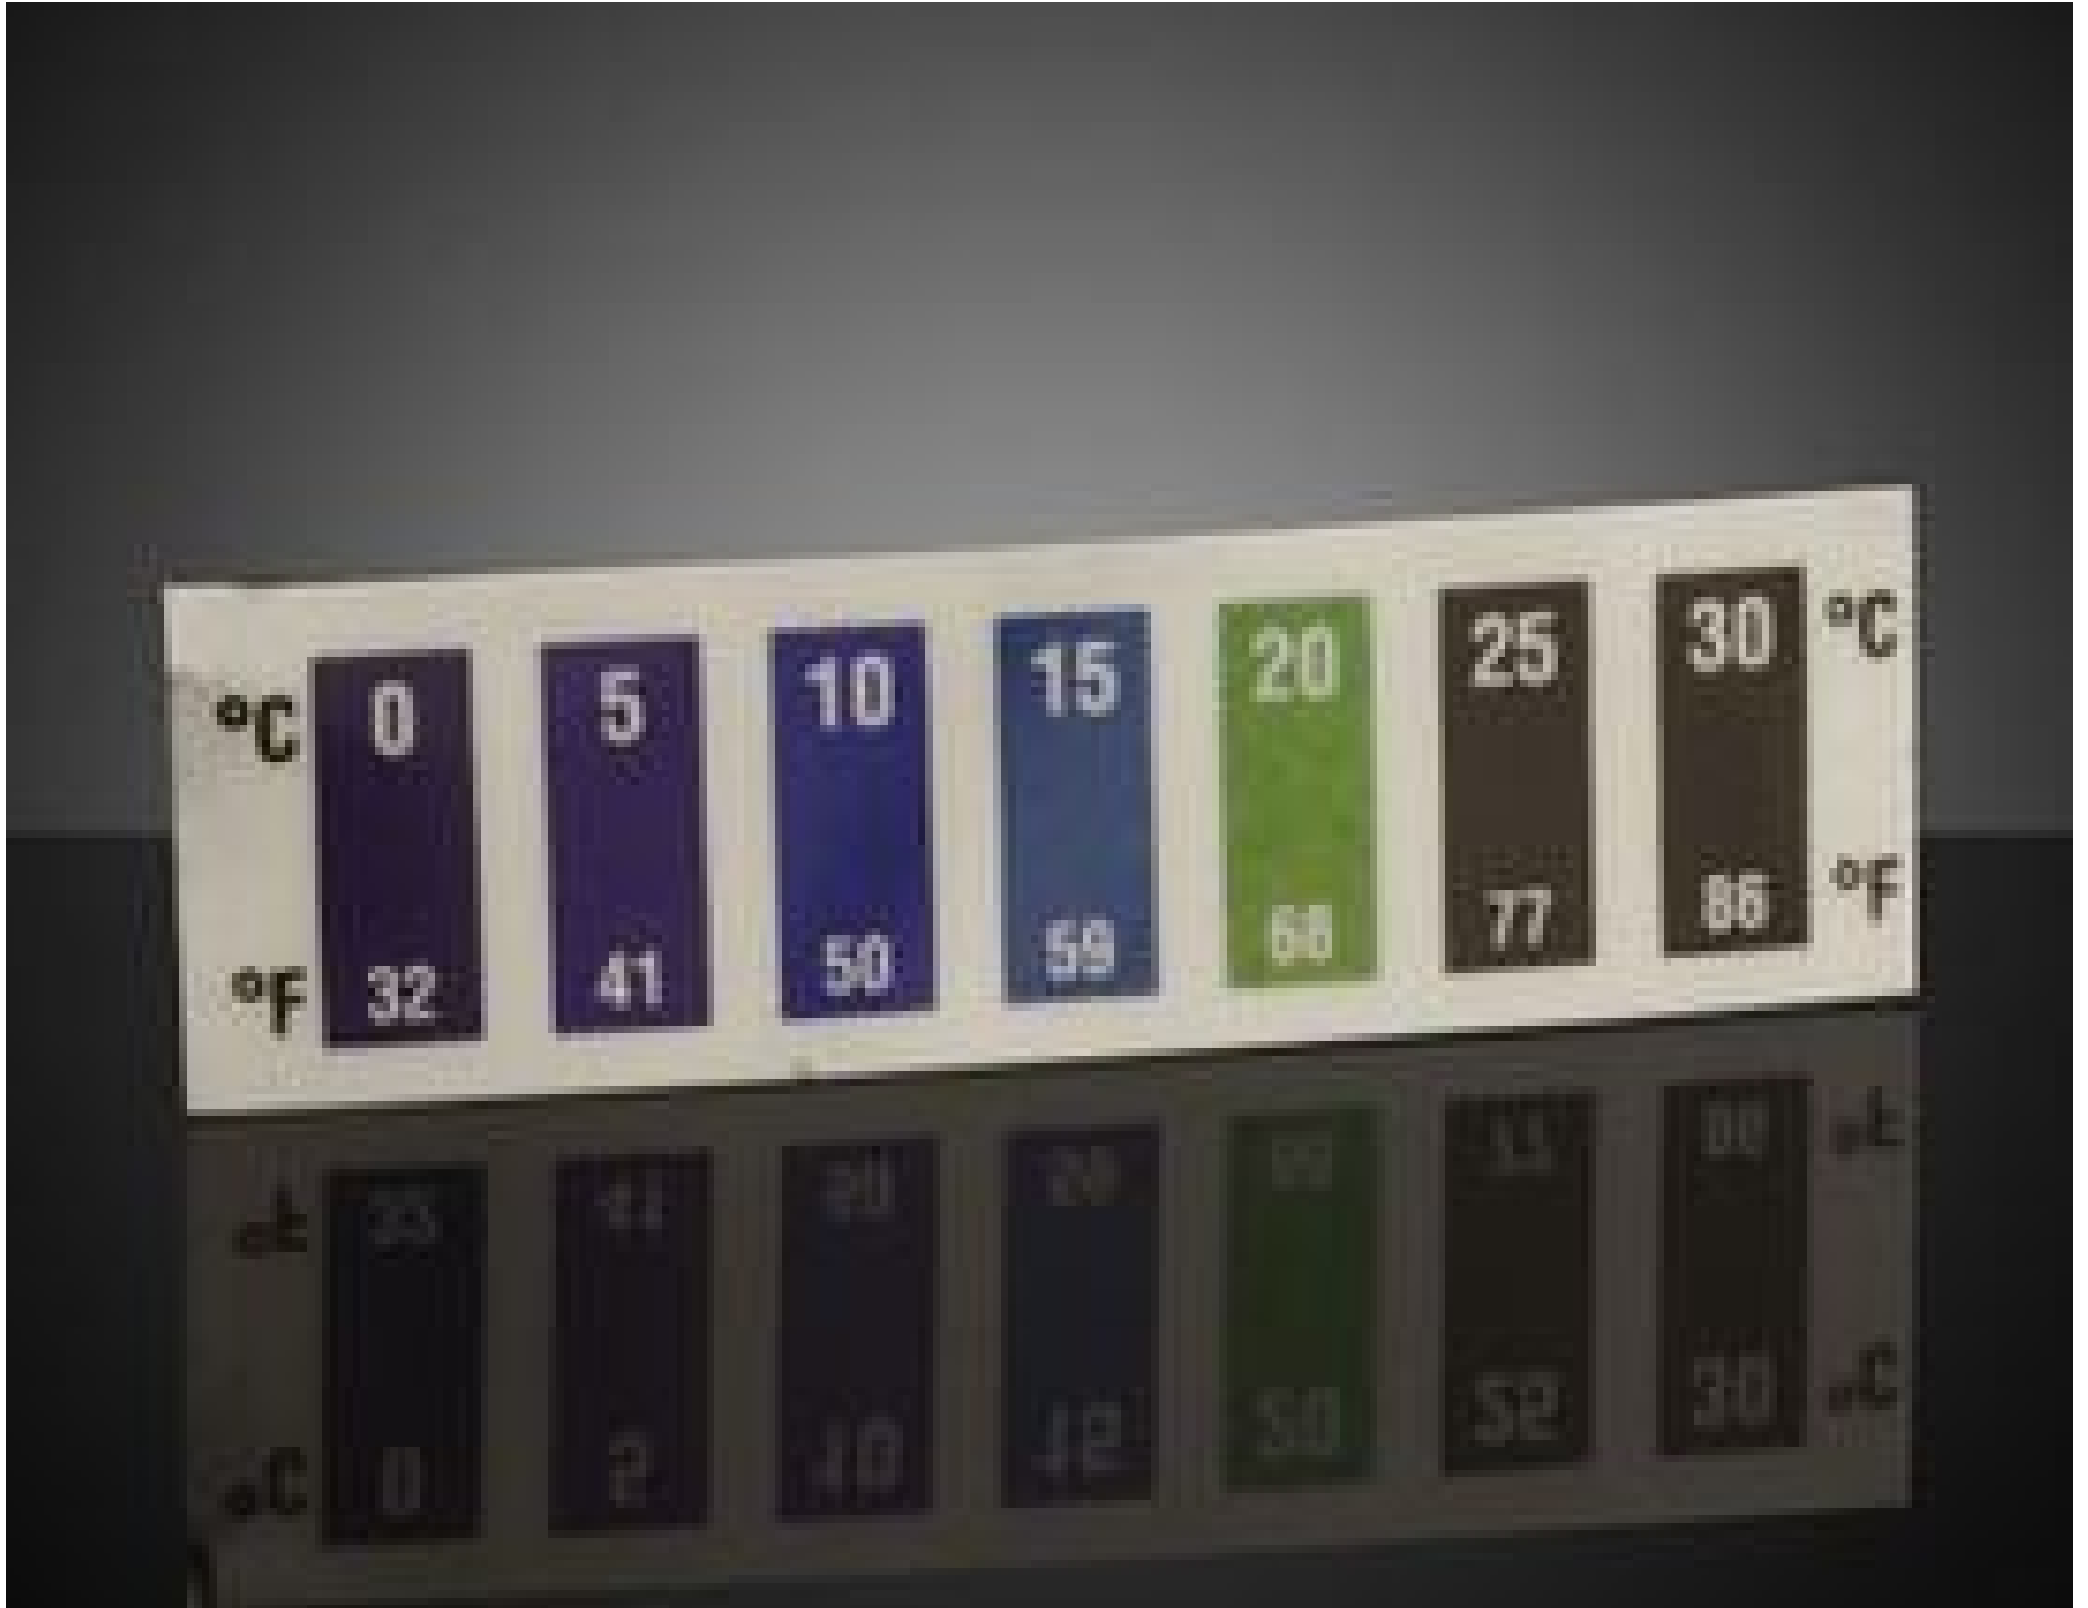

## 0 - 30°C Temp Range, Liquid Crystal Thermometers (10/Pack)

0 - 30°C Temp Range, Liquid Crystal Thermometers (10/Pack)

Stock #16-783 **1 In Stock**

⊖ 1 ⊕ £20.00

**ADD TO CART**

### Physical & Mechanical Properties

**Dimensions (mm):**  
12.5 x 45

**Measurement Accuracy (°C):**  
±1

## Product Details

- Reversible Color Change Thermometers
- Instant Response and Continuous Readout
- 30 Celsius Degrees Ranges between 0 to 120°C

Liquid Crystal Thermometers are self-adhesive temperature indicators with instant response that provide a continuous readout of temperature. These thermometers are divided into 7 elements, each corresponding to a 5 Celsius degrees increment of their specified temperature range. Each element changes in sequence of orange to yellow (below specified temperature), green (at specified temperature), and blue (above specified temperature). Liquid Crystal Thermometers are available with 30 Celsius degrees temperature ranges between 0 to 120°C and are ideal for drying, curing, process control, or general temperature monitoring applications. These thermometers are reversible and will change color in opposite order (blue, green, yellow, orange) as temperature decreases.

## Technical Information

Liquid Crystal Thermometers are calibrated to turn green when the listed temperature is achieved. If green is not visible, the temperature will be midway between the elements that are blue and orange. Elements turn blue when they surpass their listed temperature and orange when they are just below their listed temperature.