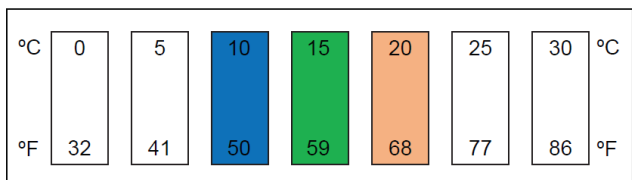

Regulatory Compliance

RoHS 2015:
Compliant

Certificate of Conformance:
View

Reach 247:
Compliant

Product Details

- Reversible Color Change Thermometers
- Instant Response and Continuous Readout
- 30 Celsius Degrees Ranges between 0 to 120°C

Liquid Crystal Thermometers are self-adhesive temperature indicators with instant response that provide a continuous readout of temperature. These thermometers are divided into 7 elements, each corresponding to a 5 Celsius degrees increment of their specified temperature range. Each element changes in sequence of orange to yellow (below specified temperature), green (at specified temperature), and blue (above specified temperature). Liquid Crystal Thermometers are available with 30 Celsius degrees temperature ranges between 0 to 120°C and are ideal for drying, curing, process control, or general temperature monitoring applications. These thermometers are reversible and will change color in opposite order (blue, green, yellow, orange) as temperature decreases.

Technical Information