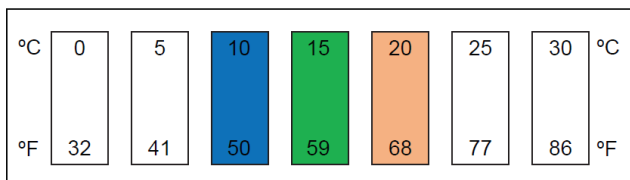

Regulatory Compliance

RoHS 2015:
Compliant

Certificate of Conformance:
View

Reach 247:
Compliant

Product Details

- Reversible Color Change Thermometers
- Instant Response and Continuous Readout
- 30 Celsius Degrees Ranges between 0 to 120°C

Liquid Crystal Thermometers are self-adhesive temperature indicators with instant response that provide a continuous readout of temperature. These thermometers are divided into 7 elements, each corresponding to a 5 Celsius degrees increment of their specified temperature range. Each element changes in sequence of orange to yellow (below specified temperature), green (at specified temperature), and blue (above specified temperature). Liquid Crystal Thermometers are available with 30 Celsius degrees temperature ranges between 0 to 120°C and are ideal for drying, curing, process control, or general temperature monitoring applications. These thermometers are reversible and will change color in opposite order (blue, green, yellow, orange) as temperature decreases.

Technical Information