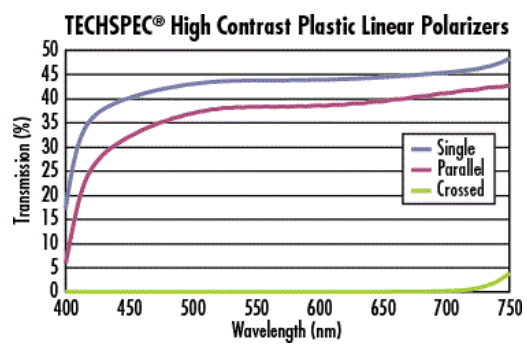

Technical Information

Products

Extinction Ratio	Wavelength Range (nm)	Dia. (mm)	Dimensions (mm)	Dimensional Tolerance (mm)	Thickness (mm)	Stock Number	Price	Buy
9000:1	400 - 700	12.50	-	-	2.22	#85-917	£21.40 Volume Pricing	20+ In Stock
9000:1	400 - 700	20.00	-	-	2.22	#85-918	£23.20 Volume Pricing	20+ In Stock
9000:1	400 - 700	25.40	-	-	2.22	#85-919	£24.00 Volume Pricing	1 In Stock
9000:1	400 - 700	30.00	-	-	2.22	#85-920	£25.80 Volume Pricing	5 In Stock
9000:1	400 - 700	40.00	-	-	2.22	#85-921	£28.40 Volume Pricing	Contact Us
9000:1	400 - 700	-	50.0 x 50.0	-	2.22	#86-194	£33.80 Volume Pricing	9 In Stock
9000:1	400 - 700	50.80	-	-	2.22	#85-922	£33.80 Volume Pricing	20+ In Stock
9000:1	400 - 700	75.00	-	-	2.22	#85-923	£51.60 Volume Pricing	8 In Stock
9000:1	400 - 700	100.00	-	-	2.22	#86-202	£84.00 Volume Pricing	20+ In Stock
9000:1	400 - 700	-	100.0 x 100.0	-	2.22	#86-195	£85.60 Volume Pricing	20+ In Stock
9000:1	400 - 700	150.00	-	-	2.22	#86-203	£129.60 Volume Pricing	6 In Stock
9000:1	400 - 700	-	150.0 x 150.0	-	2.22	#86-196	£129.60 Volume Pricing	5 In Stock
9000:1	400 - 700	200.00	-	-	2.22	#86-204	£155.20 Volume Pricing	20+ In Stock
9000:1	400 - 700	-	200.0 x 200.0	-	2.22	#86-197	£155.20 Volume Pricing	15 In Stock
9000:1	400 - 700	-	250.0 x 250.0	-	2.22	#86-198	£180.80 Volume Pricing	20+ In Stock
9000:1	400 - 700	-	300.0 x 300.0	-	2.22	#86-199	£204.00 Volume Pricing	4 In Stock
9000:1	400 - 700	-	600.0 x 450.0	-	2.22	#14-341	£282.40 Volume Pricing	5 In Stock
9000:1	400 - 700	-	600.0 x 450.0	-	3.12	#24-283	£281.60 Volume Pricing	5 In Stock
9000:1	400 - 700	-	600.0 x 900.0	-	2.22	#86-201	£476.00 Volume Pricing	7 In Stock
9000:1	400 - 700	-	600.0 x 900.0	-	3.21	#24-284	£476.00 Volume Pricing	1 In Stock