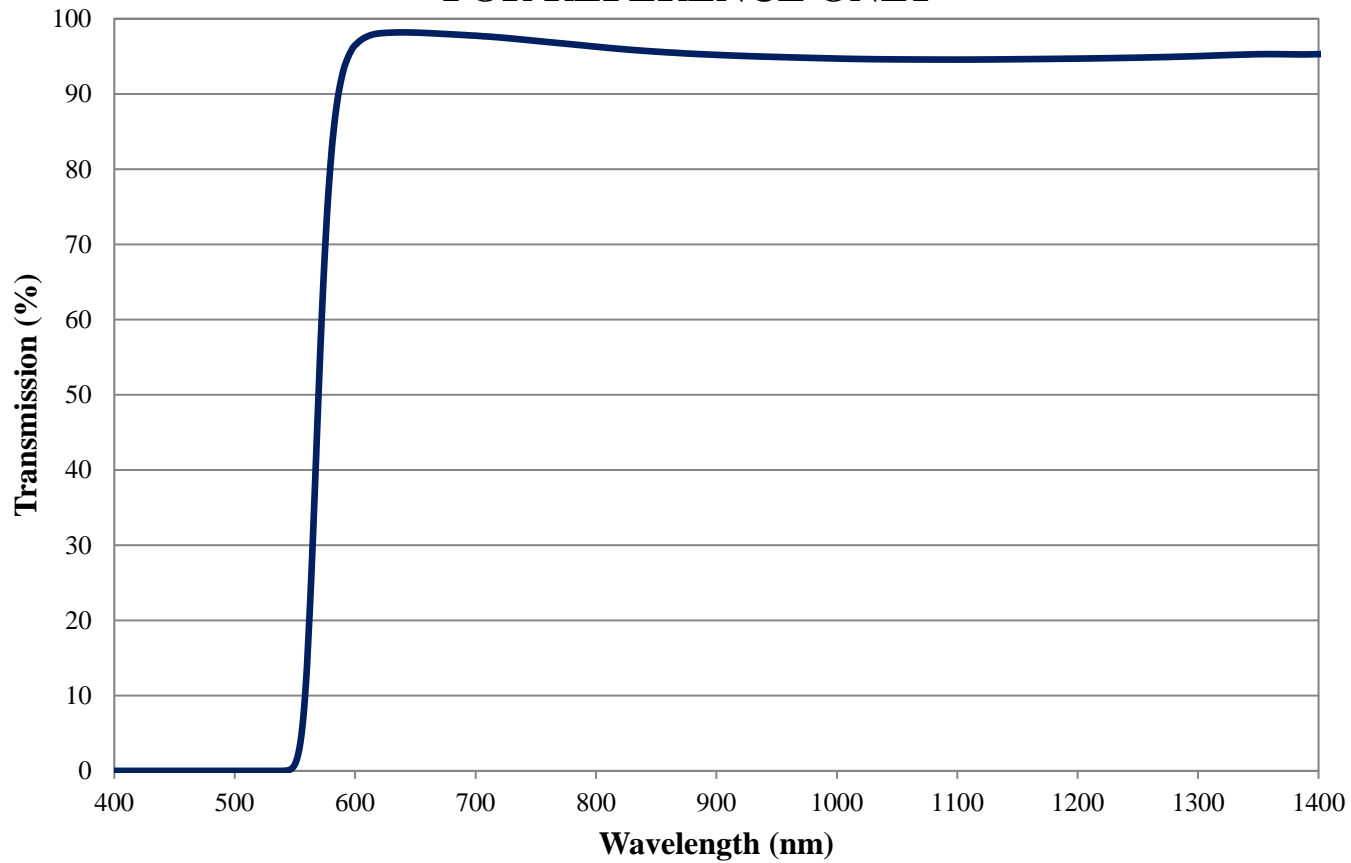

# Coating Curve

Edmund Optics Inc.  
USA | Asia | Europe

## OG-570 Longpass Filter Internal Transmittance 3mm Thickness FOR REFERENCE ONLY

COATING CURVE