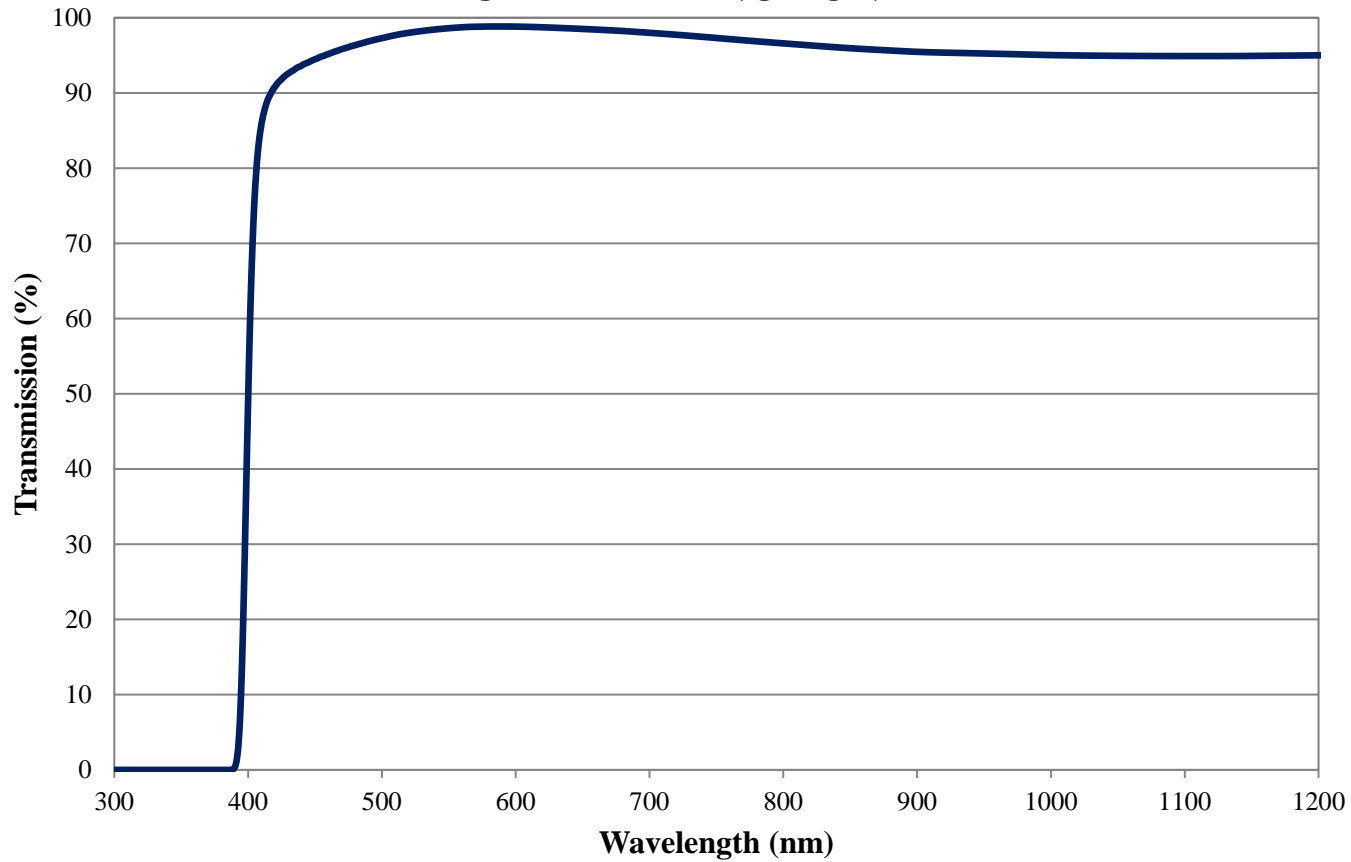

## GG-400 Longpass Filter Internal Transmittance 3mm Thickness FOR REFERENCE ONLY

COATING CURVE